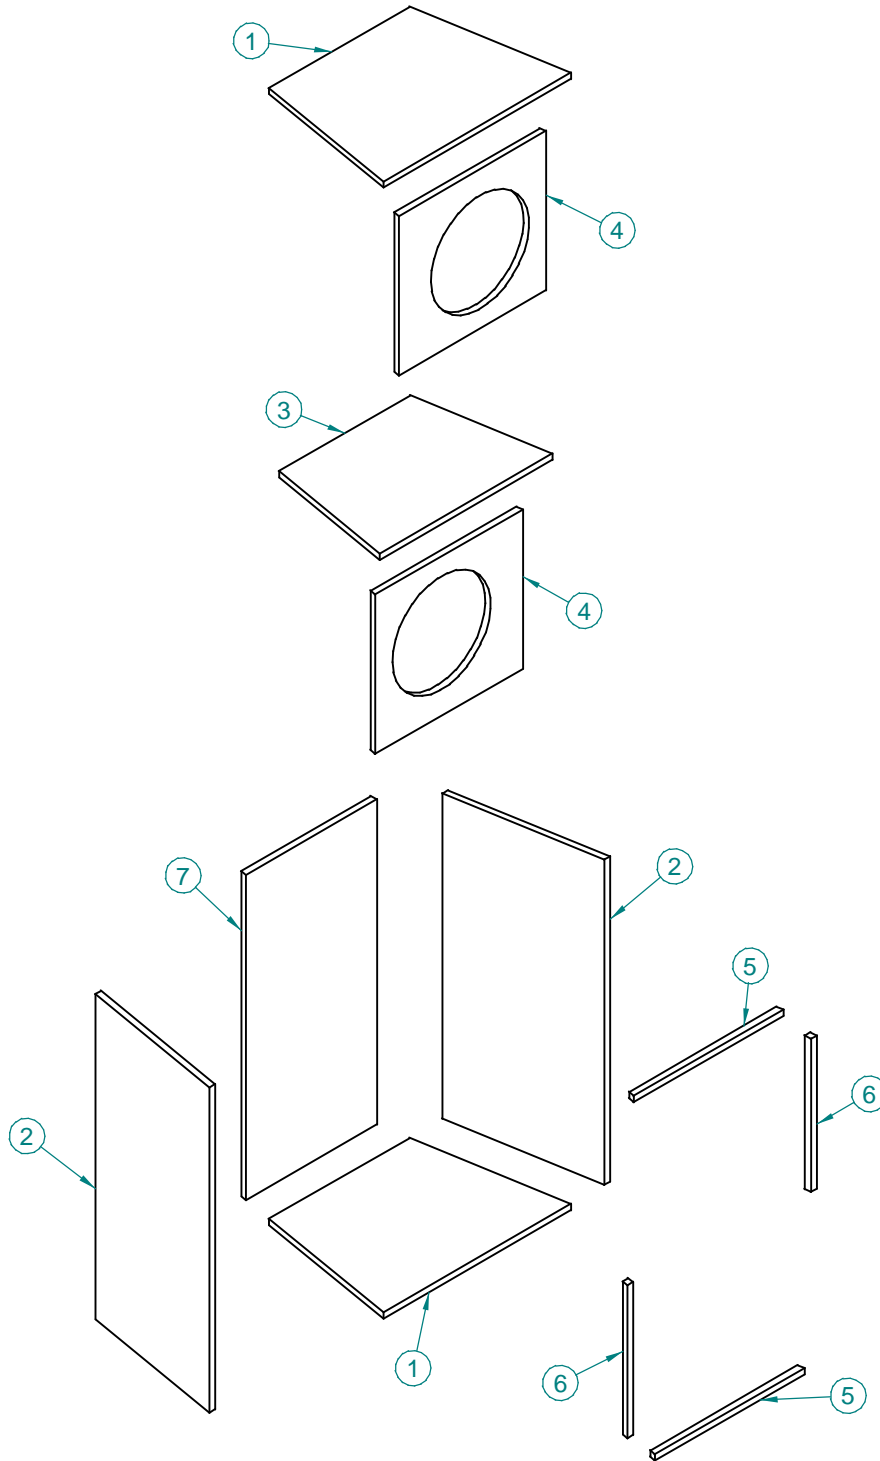

Low frequency cabinet, trapezoidal shape, bass-reflex type for use in PA systems with two 15" low frequency driver.

Components:
15SW1P subwoofer or
WPU1505 or WPU1507 woofer (2 pieces)

Projection Angle:

Specifications subject to change without notice.

09/01 - Rev.: 00 - Page: 2/5

F:\CAIXAS ACÚSTICAS\PAS\PAS3\PAS3G2\PAS3G2INGLES

EUROPE Address:
SELENIUM EUROPE
St. Elisabethenstrasse 6
65396 Walluf / Ober-Walluf - Germany
Phone: +(49) 6123 601570
Fax: +(49) 6123 601587
E-mail: sales@selenium-eu.com
URL: www.seleniumloudspeakers.com

USA Address:
SELENIUM LOUDSPEAKER USA
1701 South Park Court, Bldg 102
Chesapeake, VA 23320 - USA
Phone: (757) 424-7516 / (800) 562-0510
Fax: (757) 424-5426
E-mail: export@selenium-usa.com
URL: www.seleniumloudspeakers.com

BRAZIL Address:
ELETRÔNICA SELENIUM S.A.
BR 386 Km 435 / 92.480-000
Nova Santa Rita - RS - Brazil
Fax: +(55) 51 479-1120
URL: www.selenium.com.br