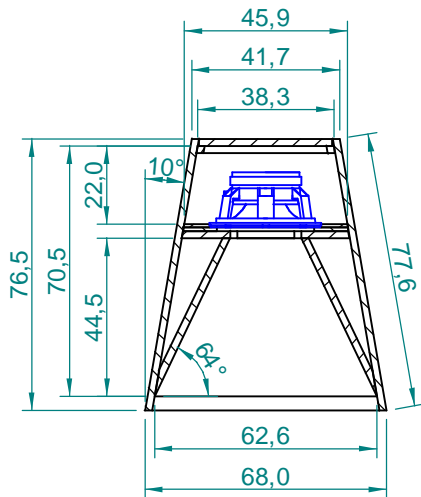

Dimensions in cm.

Projection Angle:

Specifications subject to change without notice.

Dimensions in cm.

Projection Angle:

Specifications subject to change without notice.

Section A-A

Section B-B

Section C-C

Dimensions in cm.

Projection Angle:

Specifications subject to change without notice.

09/01 - Rev.: 00 - Page: 1/6

F:\CAIXAS ACÚSTICAS\PAS\PAS3\PAS3MA2\PAS3MA2INGLES

EUROPE Address:
SELENIUM EUROPE
St. Elisabethenstrasse 6
65396 Walluf / Ober-Walluf - Germany
Phone: +(49) 6123 601570
Fax: +(49) 6123 601587
E-mail: sales@selenium-eu.com
URL: www.seleniumloudspeakers.com