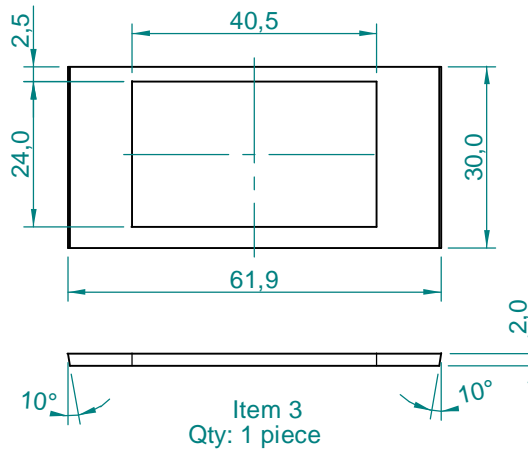

Dimensions in cm.

Projection Angle:

Specifications subject to change without notice.

09/01 - Rev.: 00 - Page: 6/6

F:\CAIXAS ACÚSTICAS\PAS\PAS3\PAS3MA3\PAS3MA3INGLES

EUROPE Address:
SELENIUM EUROPE
St. Elisabethenstrasse 6
65396 Walluf / Ober-Walluf - Germany
Phone: +(49) 6123 601570
Fax: +(49) 6123 601587
E-mail: sales@selenium-eu.com
URL: www.seleniumloudspeakers.com

USA Address:
SELENIUM LOUDSPEAKER USA
1701 South Park Court, Bldg 102
Chesapeake, VA 23320 - USA
Phone: (757) 424-7516 / (800) 562-0510
Fax: (757) 424-5426
E-mail: export@selenium-usa.com
URL: www.seleniumloudspeakers.com