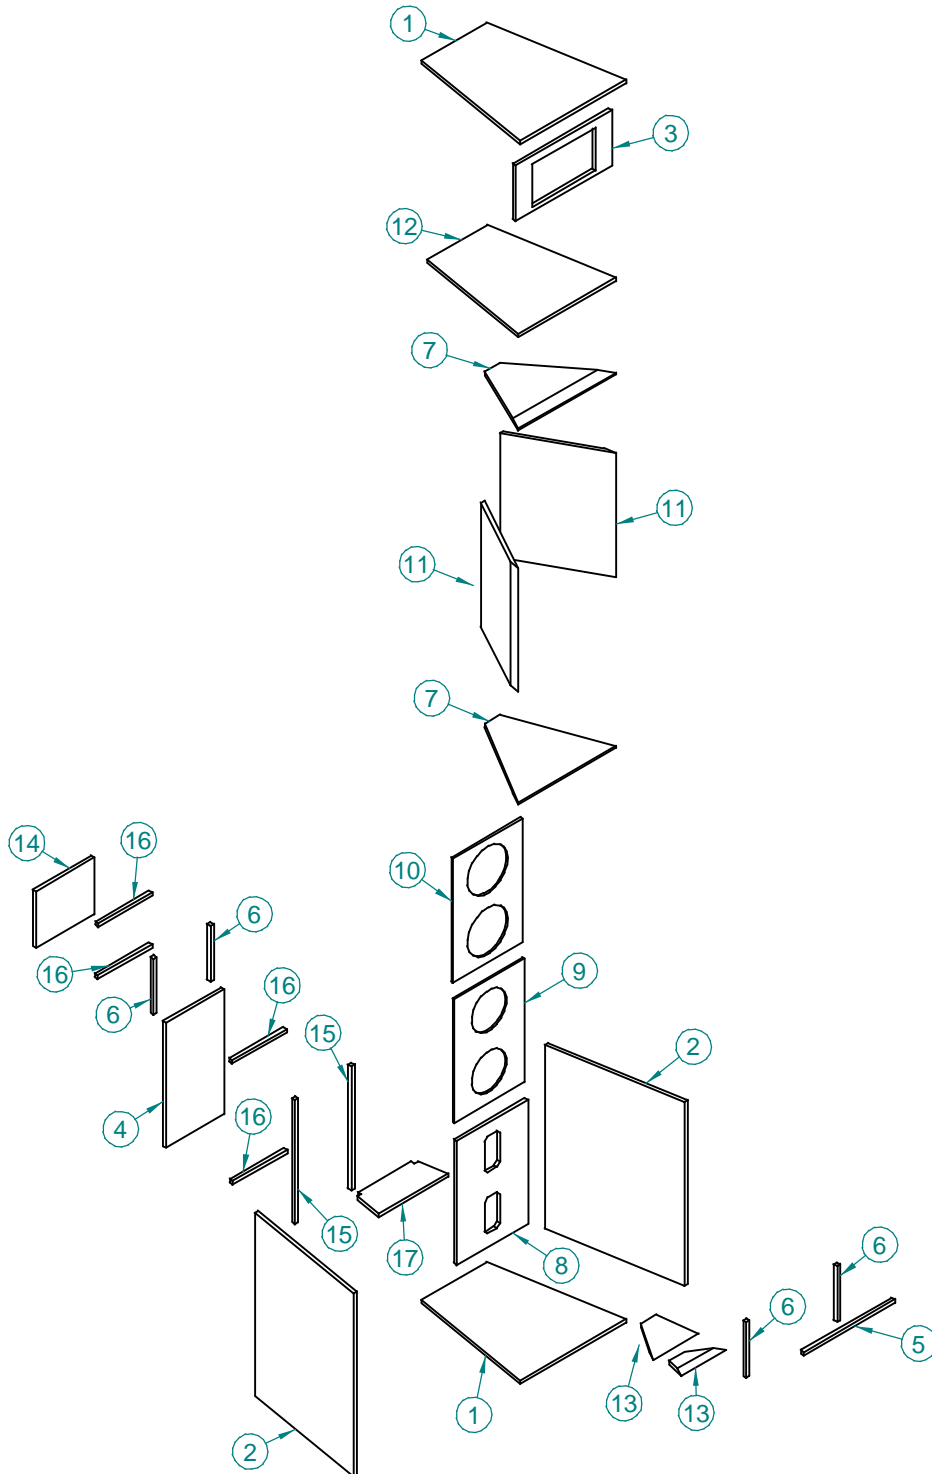

Trapezoidal cabinet, two way, horn type, for use in PA systems, with two 10" mid-bass and one titanium compression driver with horn.

Components:
10MB1P mid-bass (2 pieces)
D4400Ti or D3300Ti driver (1 piece)
HL47-50R horn (1 piece)

Projection Angle:

Specifications subject to change without notice.

09/01 - Rev.: 00 - Page: 2/6

F:\CAIXAS ACÚSTICAS\PAS\PAS3\PAS3MA4\PAS3MA4INGLES

EUROPE Address:
SELENIUM EUROPE
St. Elisabethenstrasse 6
65396 Walluf / Ober-Walluf - Germany
Phone: +(49) 6123 601570
Fax: +(49) 6123 601587
E-mail: sales@selenium-eu.com
URL: www.seleniumloudspeakers.com

USA Address:
SELENIUM LOUDSPEAKER USA
1701 South Park Court, Bldg 102
Chesapeake, VA 23320 - USA
Phone: (757) 424-7516 / (800) 562-0510
Fax: (757) 424-5426
E-mail: export@selenium-usa.com
URL: www.seleniumloudspeakers.com