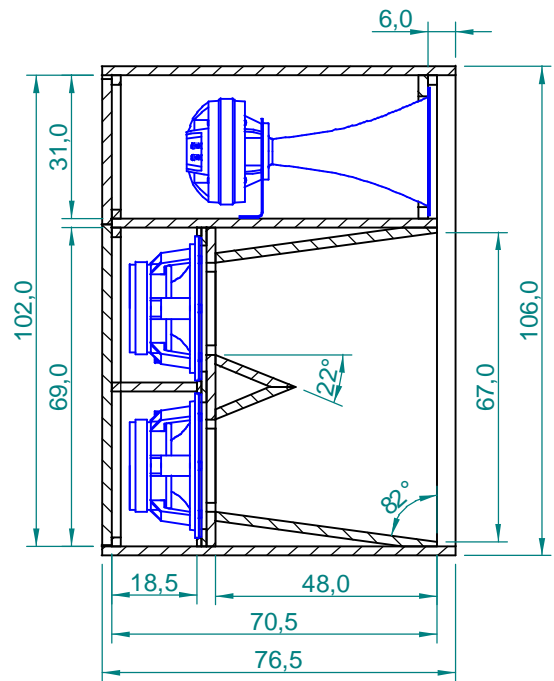

Section A-A