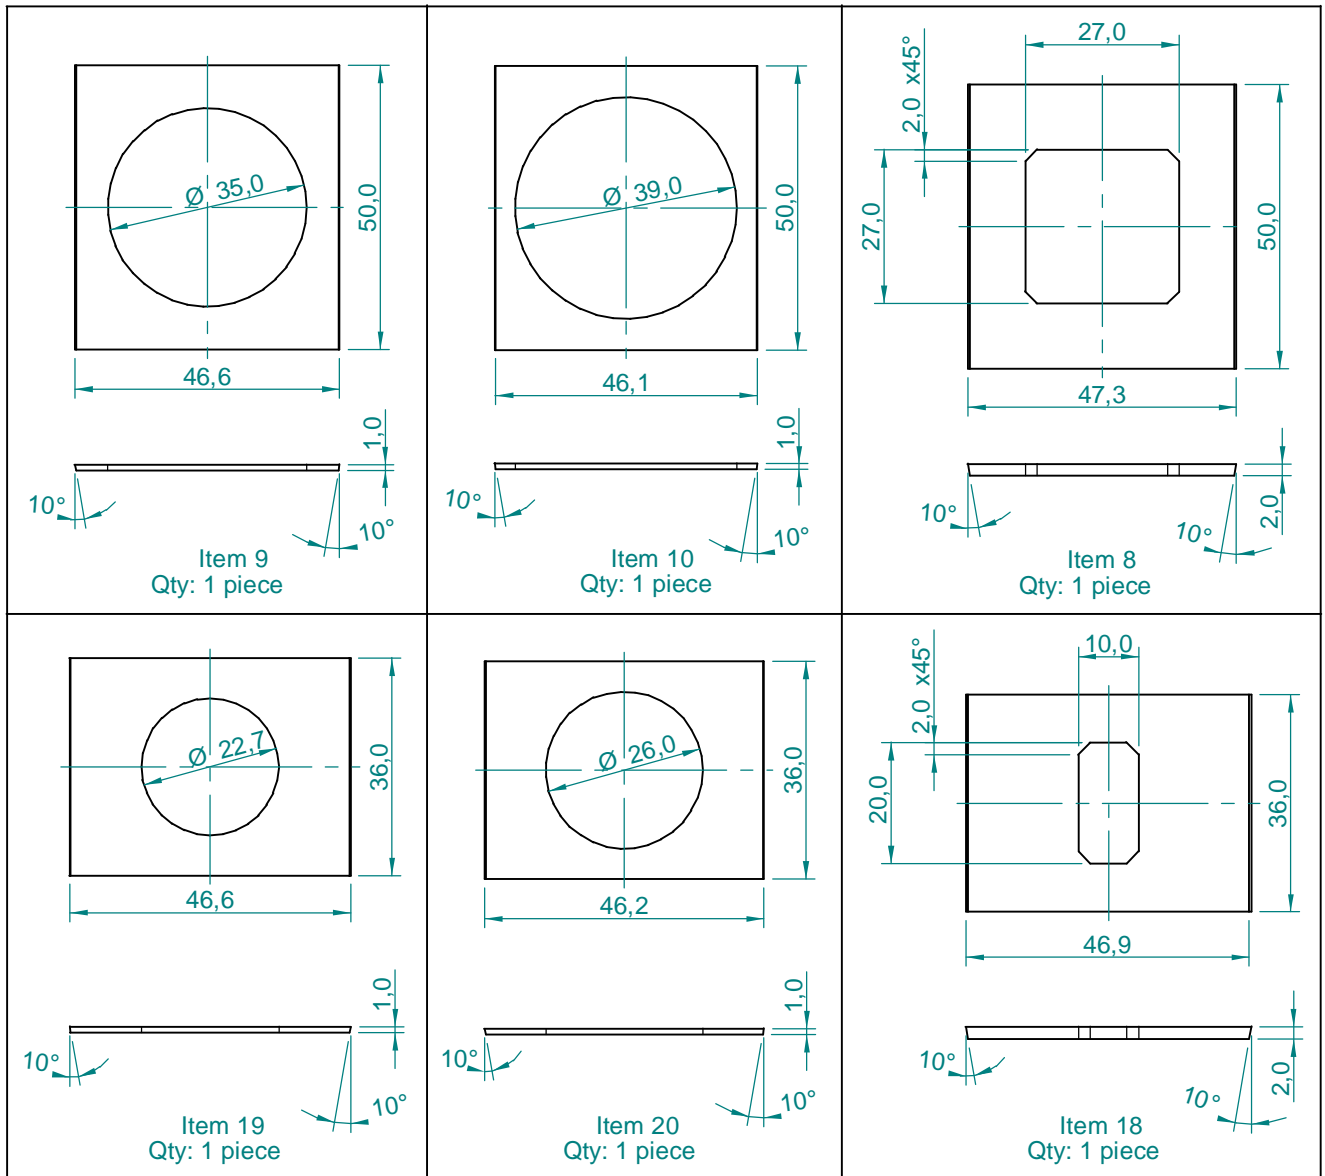

Dimensions in cm.

Projection Angle:

Specifications subject to change without notice.

09/01 - Rev.: 00 - Page: 6/6

F:\CAIXAS ACÚSTICAS\PAS\PAS3\PAS3MA3\PAS3MA3INGLES

EUROPE Address:
SELENIUM EUROPE
St. Elisabethenstrasse 6
65396 Walluf / Ober-Walluf - Germany
Phone: +(49) 6123 601570
Fax: +(49) 6123 601587
E-mail: sales@selenium-eu.com
URL: www.seleniumloudspeakers.com

USA Address:
SELENIUM LOUDSPEAKER USA
1701 South Park Court, Bldg 102
Chesapeake, VA 23320 - USA
Phone: (757) 424-7516 / (800) 562-0510
Fax: (757) 424-5426
E-mail: export@selenium-usa.com
URL: www.seleniumloudspeakers.com