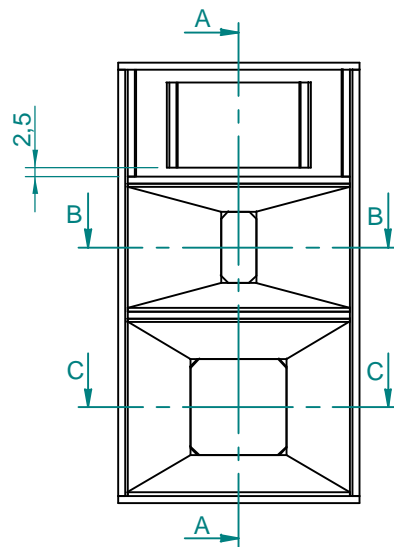

Section A-A