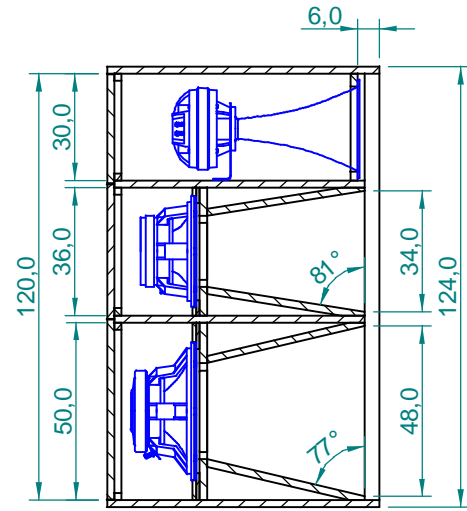

Dimensions in cm.

Projection Angle:

Specifications subject to change without notice.

Dimensions in cm.

Projection Angle:

Specifications subject to change without notice.

Section A-A

Section B-B

Section C-C

Dimensions in cm.

Projection Angle:

Specifications subject to change without notice.

09/01 - Rev.: 00 - Page: 1/6

F:\CAIXAS ACÚSTICAS\PAS\PAS3\PAS3MA2\PAS3MA2INGLES

EUROPE Address:
SELENIUM EUROPE
St. Elisabethenstrasse 6
65396 Walluf / Ober-Walluf - Germany
Phone: +(49) 6123 601570
Fax: +(49) 6123 601587
E-mail: sales@selenium-eu.com
URL: www.seleniumloudspeakers.com