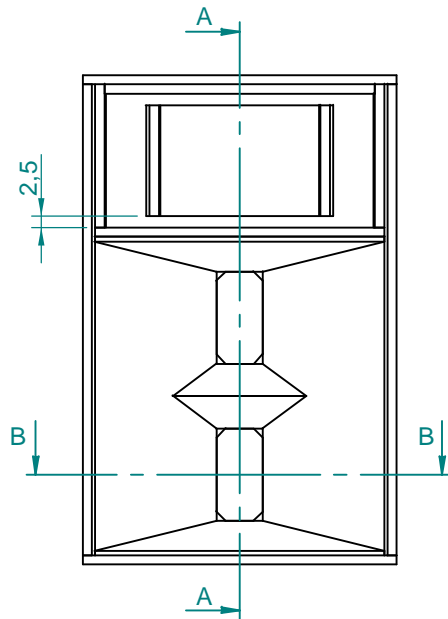

Section A-A