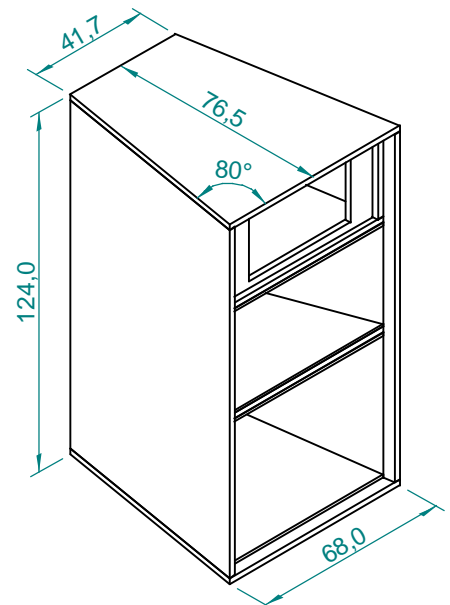

Dimensions in cm.

Projection Angle:

Specifications subject to change without notice.

09/01 - Rev.: 00 - Page: 1/6

F:\CAIXAS ACÚSTICAS\PAS\PAS3\PAS3MA3\PAS3MA3INGLES

EUROPE Address:
SELENIUM EUROPE
St. Elisabethenstrasse 6
65396 Walluf / Ober-Walluf - Germany
Phone: +(49) 6123 601570
Fax: +(49) 6123 601587
E-mail: sales@selenium-eu.com
URL: www.seleniumloudspeakers.com

USA Address:
SELENIUM LOUDSPEAKER USA
1701 South Park Court, Bldg 102
Chesapeake, VA 23320 - USA
Phone: (757) 424-7516 / (800) 562-0510
Fax: (757) 424-5426
E-mail: export@selenium-usa.com
URL: www.seleniumloudspeakers.com

SELENIUM
LOUDSPEAKERS

BRAZIL Address:
ELETRÔNICA SELENIUM S.A.
BR 386 Km 435 / 92.480-000
Nova Santa Rita - RS - Brazil
Fax: +(55) 51 479-1120
URL: www.selenium.com.br