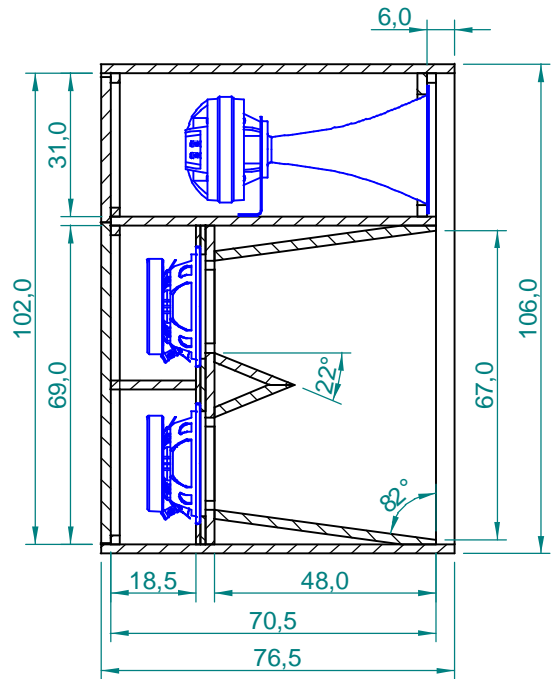

Section A-A