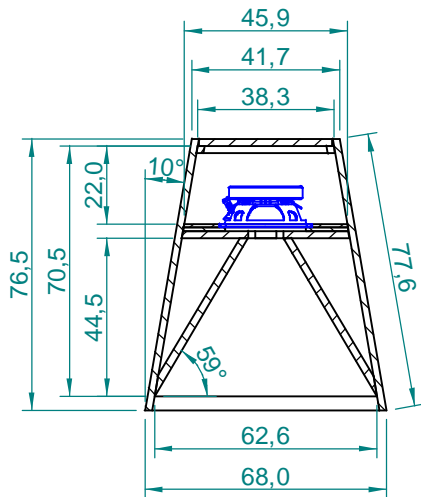

Dimensions in cm.

Projection Angle:

Specifications subject to change without notice.

09/01 - Rev.: 00 - Page: 1/6

F:\CAIXAS ACÚSTICAS\PAS\PAS3\PAS3MA3\PAS3MA3INGLES

EUROPE Address:
SELENIUM EUROPE
St. Elisabethenstrasse 6
65396 Walluf / Ober-Walluf - Germany
Phone: +(49) 6123 601570
Fax: +(49) 6123 601587
E-mail: sales@selenium-eu.com
URL: www.seleniumloudspeakers.com

USA Address:
SELENIUM LOUDSPEAKER USA
1701 South Park Court, Bldg 102
Chesapeake, VA 23320 - USA
Phone: (757) 424-7516 / (800) 562-0510
Fax: (757) 424-5426
E-mail: export@selenium-usa.com
URL: www.seleniumloudspeakers.com

SELENIUM
LOUDSPEAKERS

BRAZIL Address:
ELETRÔNICA SELENIUM S.A.
BR 386 Km 435 / 92.480-000
Nova Santa Rita - RS - Brazil
Fax: +(55) 51 479-1120
URL: www.selenium.com.br