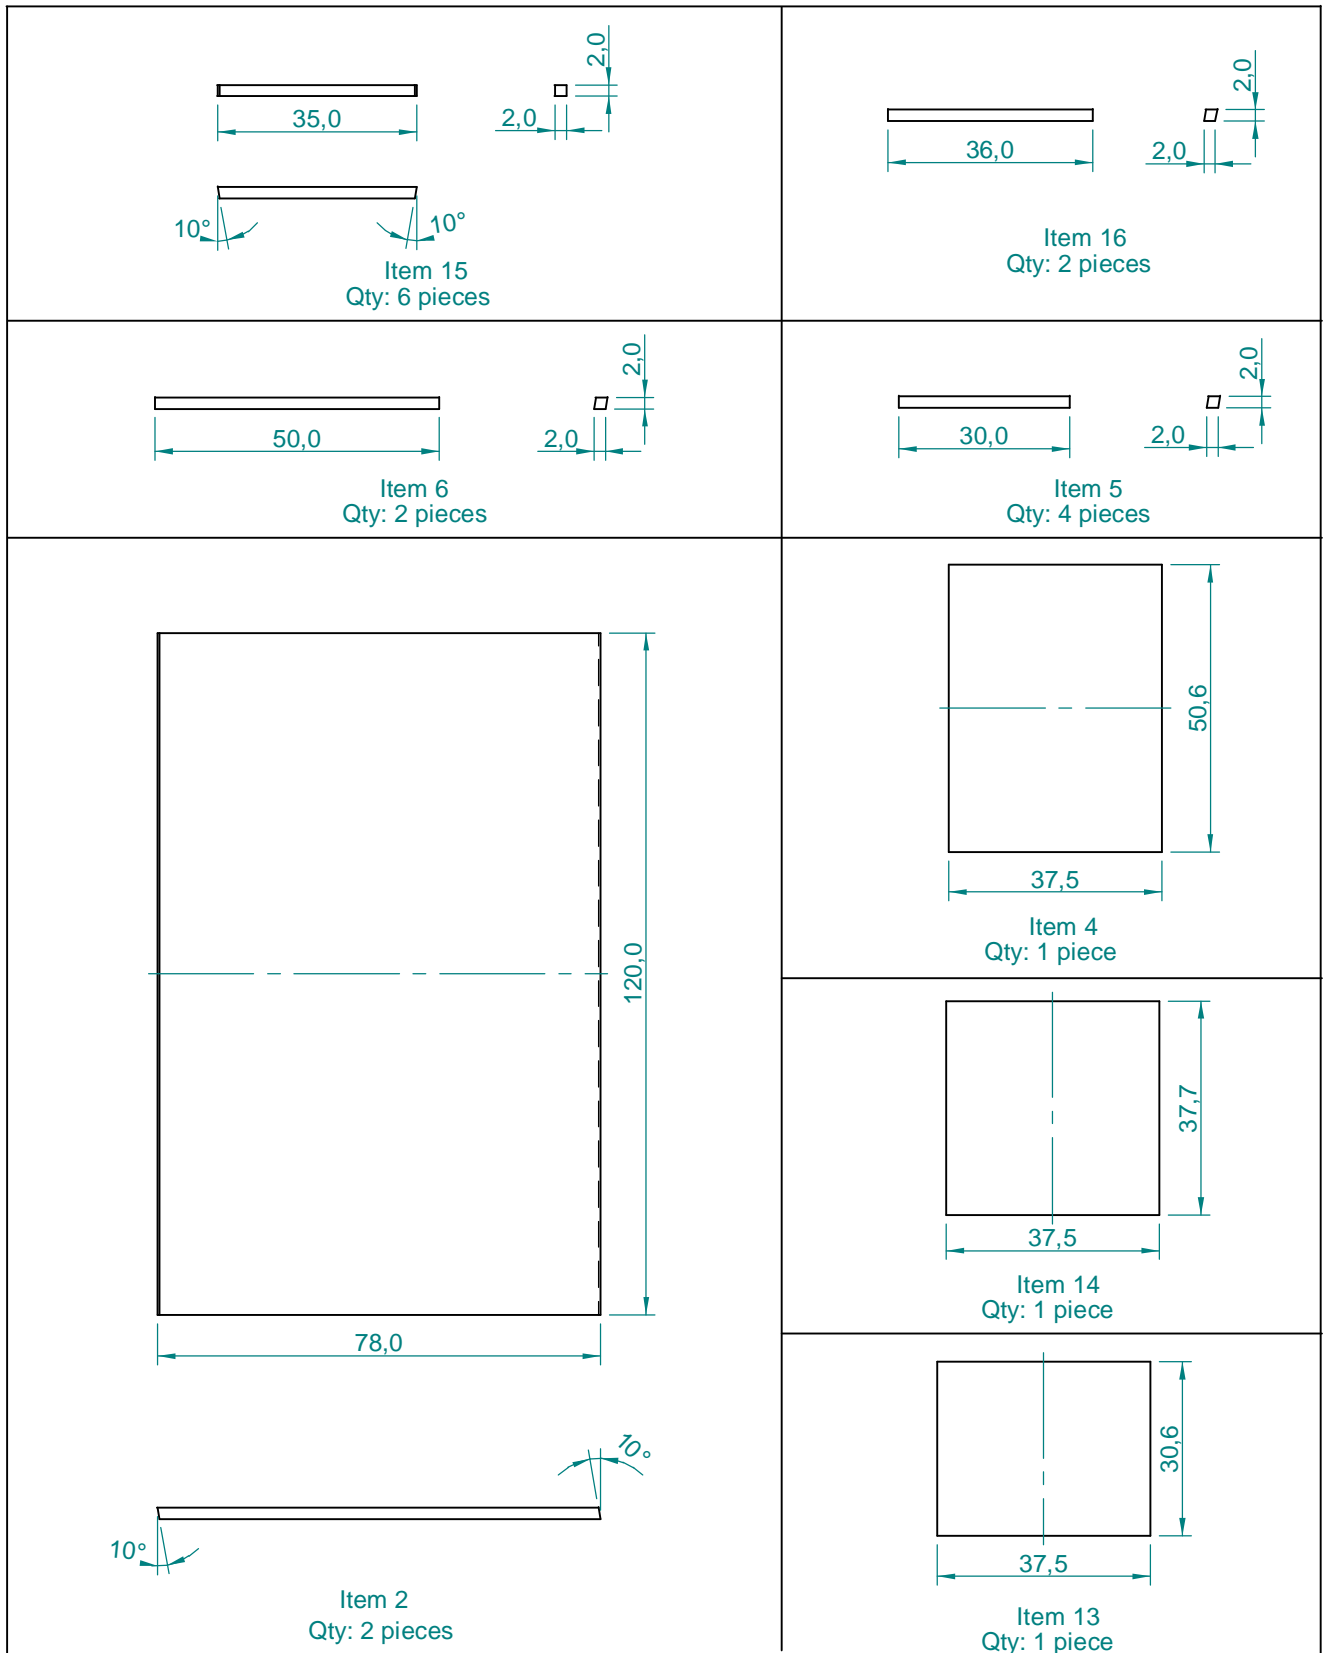

Dimensions in cm.

Projection Angle:

Specifications subject to change without notice.

09/01 - Rev.: 00 - Page: 5/6

F:\CAIXAS ACÚSTICAS\PAS\PAS3\PAS3MA2\PAS3MA2INGLES

EUROPE Address:
SELENIUM EUROPE
St. Elisabethenstrasse 6
65396 Walluf / Ober-Walluf - Germany
Phone: +(49) 6123 601570
Fax: +(49) 6123 601587
E-mail: sales@selenium-eu.com
URL: www.seleniumloudspeakers.com

USA Address:
SELENIUM LOUDSPEAKER USA
1701 South Park Court, Bldg 102
Chesapeake, VA 23320 - USA
Phone: (757) 424-7516 / (800) 562-0510
Fax: (757) 424-5426
E-mail: export@selenium-usa.com
URL: www.seleniumloudspeakers.com