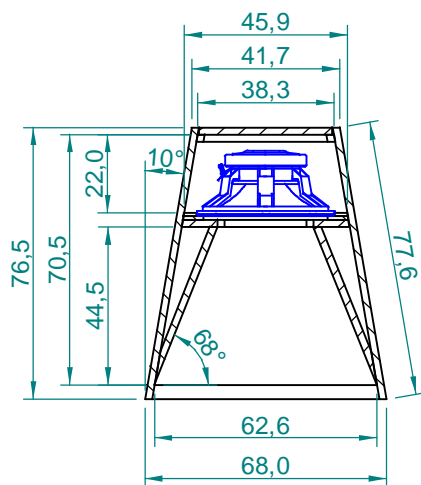

Dimensions in cm.

Projection Angle:

Specifications subject to change without notice.

Dimensions in cm.

Projection Angle:

Specifications subject to change without notice.

Section A-A

Section B-B

Section C-C

Dimensions in cm.

Projection Angle:

Specifications subject to change without notice.

09/01 - Rev.: 00 - Page: 1/6

F:\CAIXAS ACÚSTICAS\PAS\PAS3\PAS3MA2\PAS3MA2INGLES

EUROPE Address:
SELENIUM EUROPE
St. Elisabethenstrasse 6
65396 Walluf / Ober-Walluf - Germany
Phone: +(49) 6123 601570
Fax: +(49) 6123 601587
E-mail: sales@selenium-eu.com
URL: www.seleniumloudspeakers.com