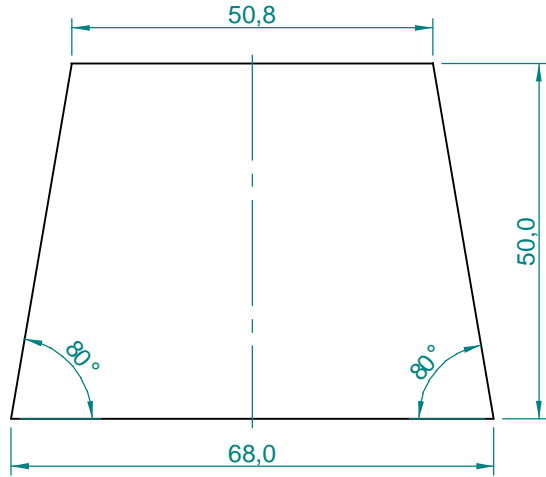

Item 1
Qty: 2 pieces