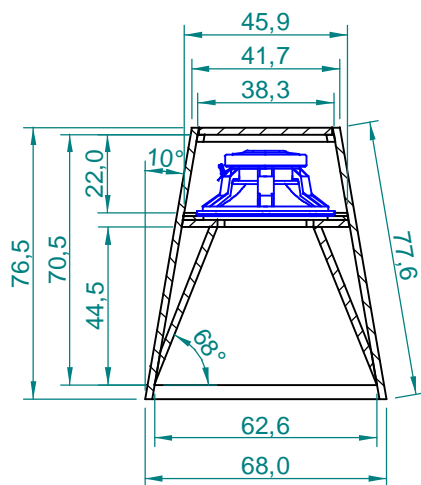

Section B-B

Section C-C