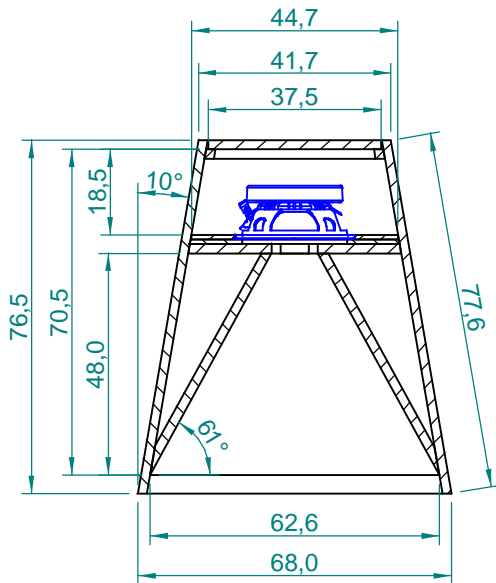

Section B-B