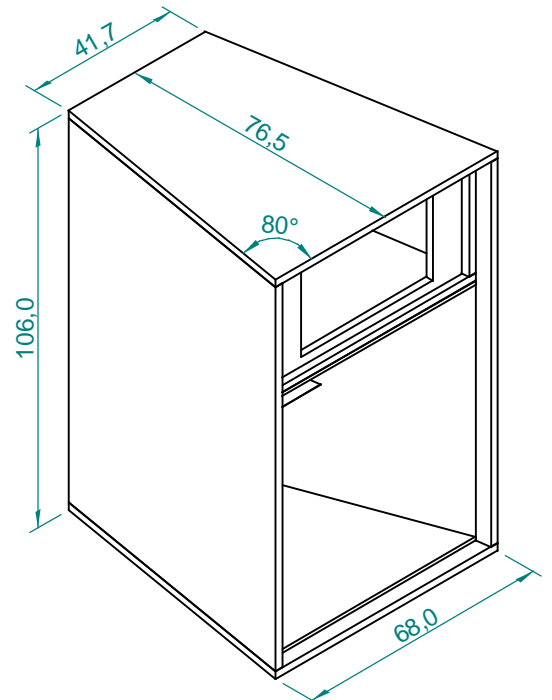

Dimensions in cm.

Projection Angle:

Specifications subject to change without notice.

09/01 - Rev.: 00 - Page: 1/6

F:\CAIXAS ACÚSTICAS\PAS\PAS3\PAS3MA4\PAS3MA4INGLS

EUROPE Address:
SELENIUM EUROPE
St. Elisabethenstrasse 6
65396 Walluf / Ober-Walluf - Germany
Phone: +(49) 6123 601570
Fax: +(49) 6123 601587
E-mail: sales@selenium-eu.com
URL: www.seleniumloudspeakers.com

USA Address:
SELENIUM LOUDSPEAKER USA
1701 South Park Court, Bldg 102
Chesapeake, VA 23320 - USA
Phone: (757) 424-7516 / (800) 562-0510
Fax: (757) 424-5426
E-mail: export@selenium-usa.com
URL: www.seleniumloudspeakers.com