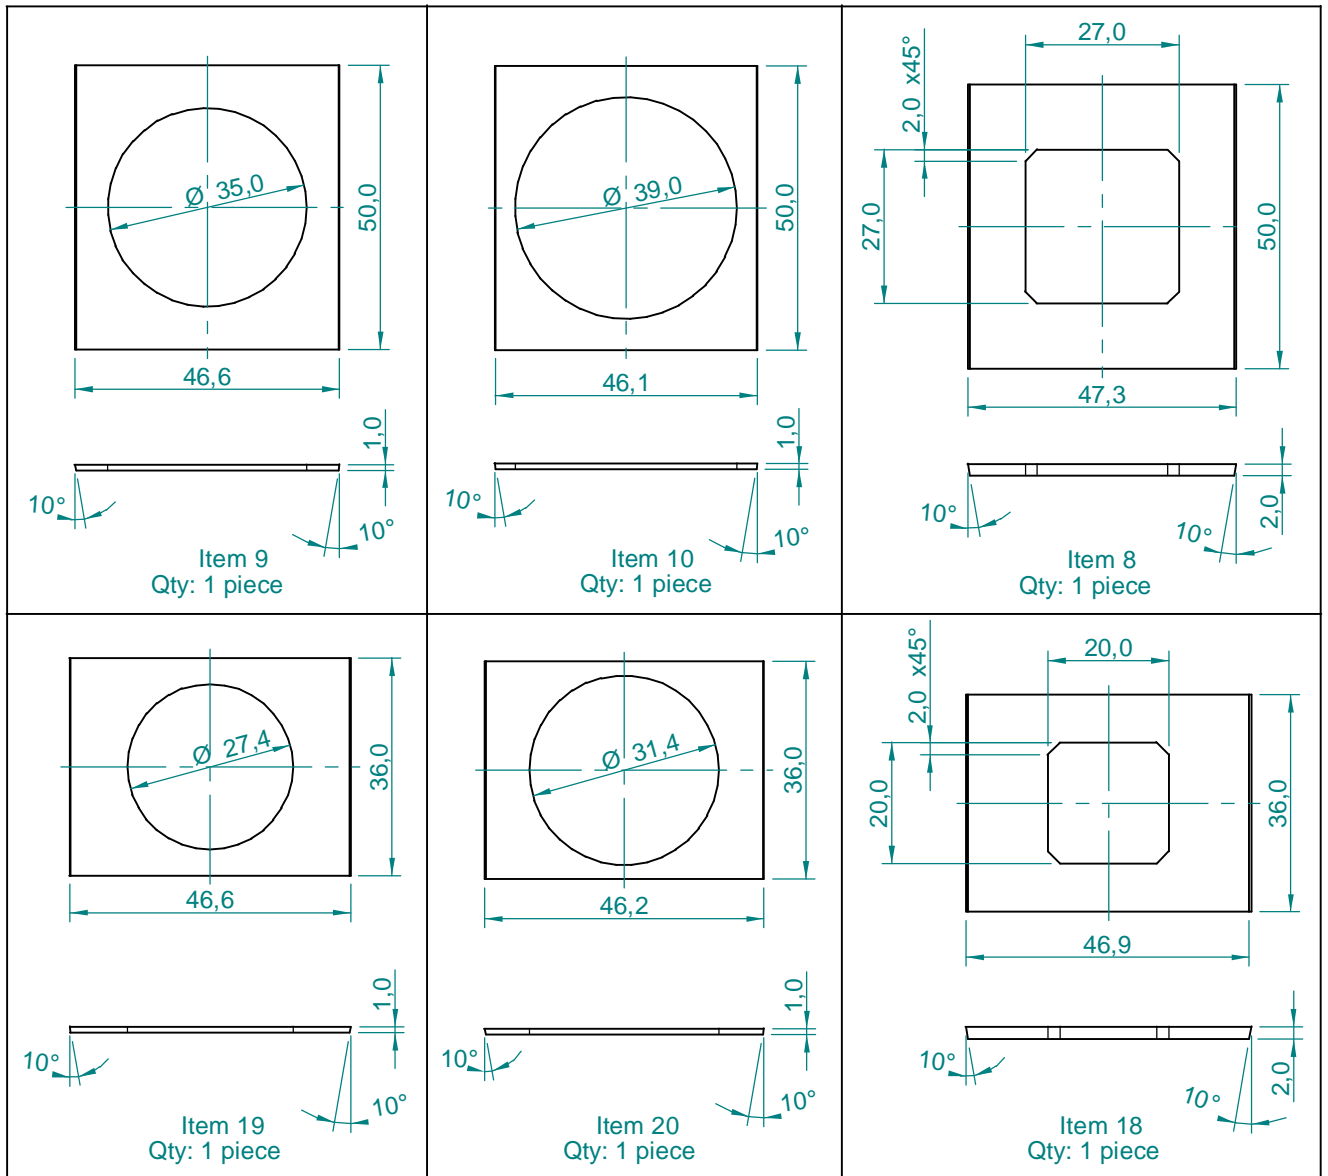

Dimensions in cm.

Projection Angle:

Specifications subject to change without notice.

09/01 - Rev.: 00 - Page: 6/6

F:\CAIXAS ACÚSTICAS\PAS\PAS3\PAS3MA2\PAS3MA2INGLES

EUROPE Address:
SELENIUM EUROPE
St. Elisabethenstrasse 6
65396 Walluf / Ober-Walluf - Germany
Phone: +(49) 6123 601570
Fax: +(49) 6123 601587
E-mail: sales@selenium-eu.com
URL: www.seleniumloudspeakers.com

USA Address:
SELENIUM LOUDSPEAKER USA
1701 South Park Court, Bldg 102
Chesapeake, VA 23320 - USA
Phone: (757) 424-7516 / (800) 562-0510
Fax: (757) 424-5426
E-mail: export@selenium-usa.com
URL: www.seleniumloudspeakers.com