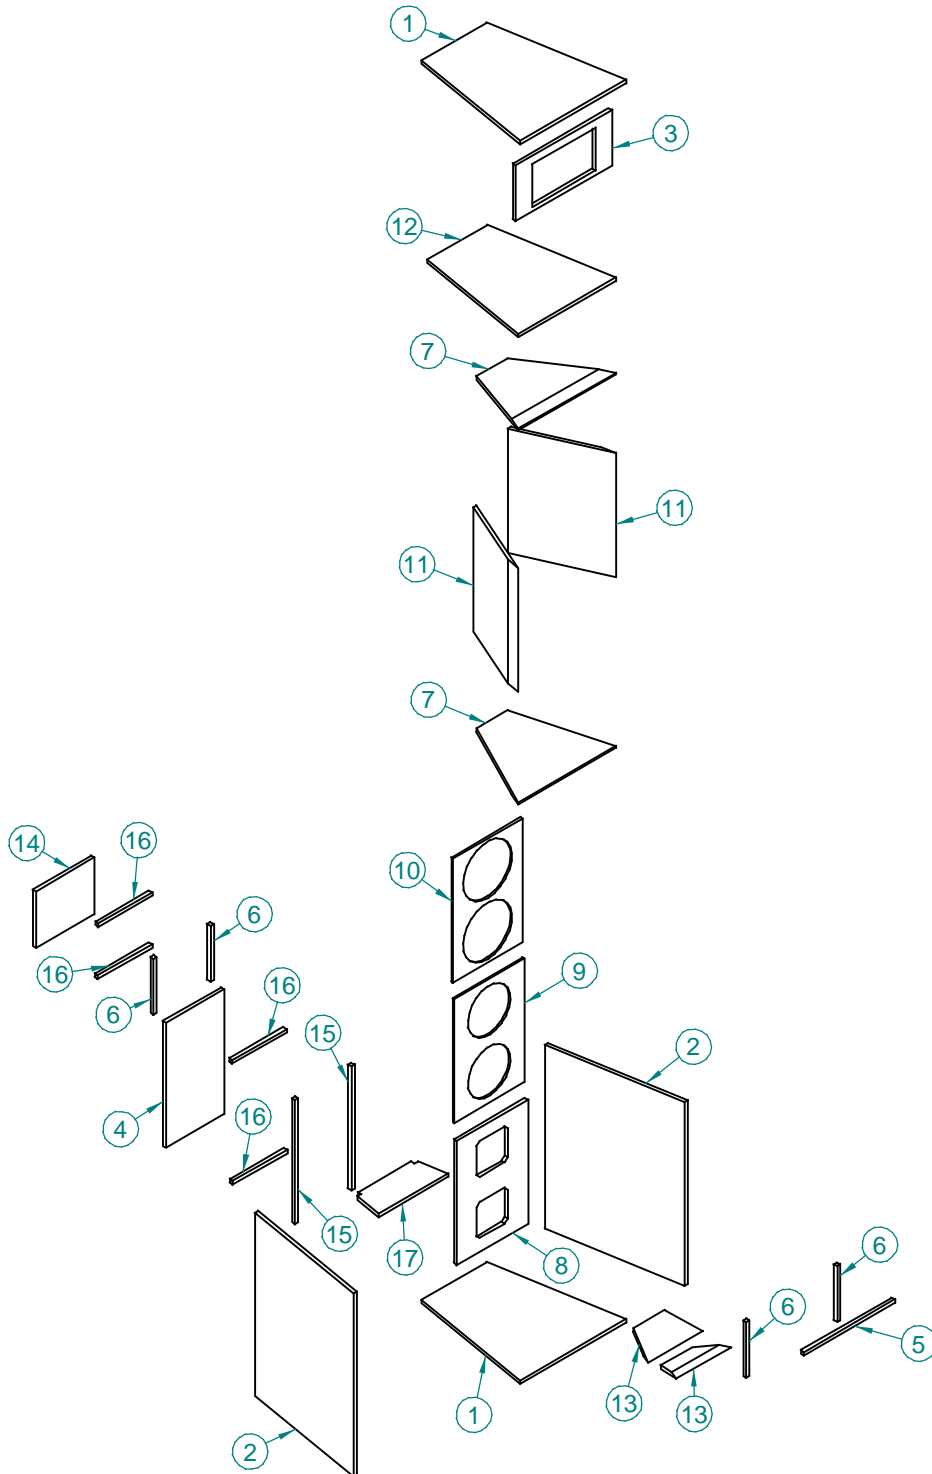

Trapezoidal cabinet, two way, horn type, for use in PA systems, with two 12" mid-bass and one titanium compression driver with horn.

Components:
WPU1206 or 12MB1P mid-bass (2 pieces)
D4400Ti or D3300Ti driver (1 piece)
HL47-50R horn (1 piece)

Projection Angle:

Specifications subject to change without notice.

09/01 - Rev.: 00 - Page: 2/6

F:\CAIXAS ACÚSTICAS\PAS\PAS3\PAS3MA1\PAS3MA1INGLES

EUROPE Address:
SELENIUM EUROPE
St. Elisabethenstrasse 6
65396 Walluf / Ober-Walluf - Germany
Phone: +(49) 6123 601570
Fax: +(49) 6123 601587
E-mail: sales@selenium-eu.com
URL: www.seleniumloudspeakers.com

USA Address:
SELENIUM LOUDSPEAKER USA
1701 South Park Court, Bldg 102
Chesapeake, VA 23320 - USA
Phone: (757) 424-7516 / (800) 562-0510
Fax: (757) 424-5426
E-mail: export@selenium-usa.com
URL: www.seleniumloudspeakers.com