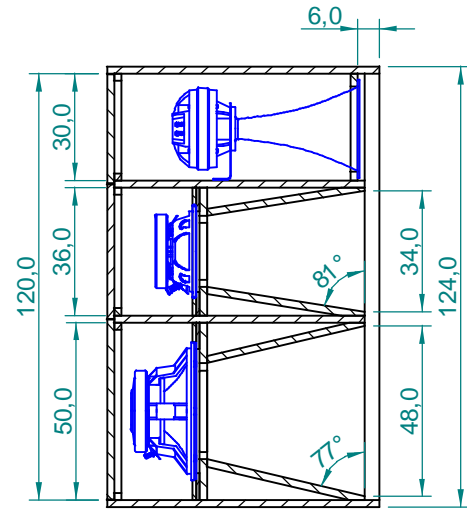

Section A-A