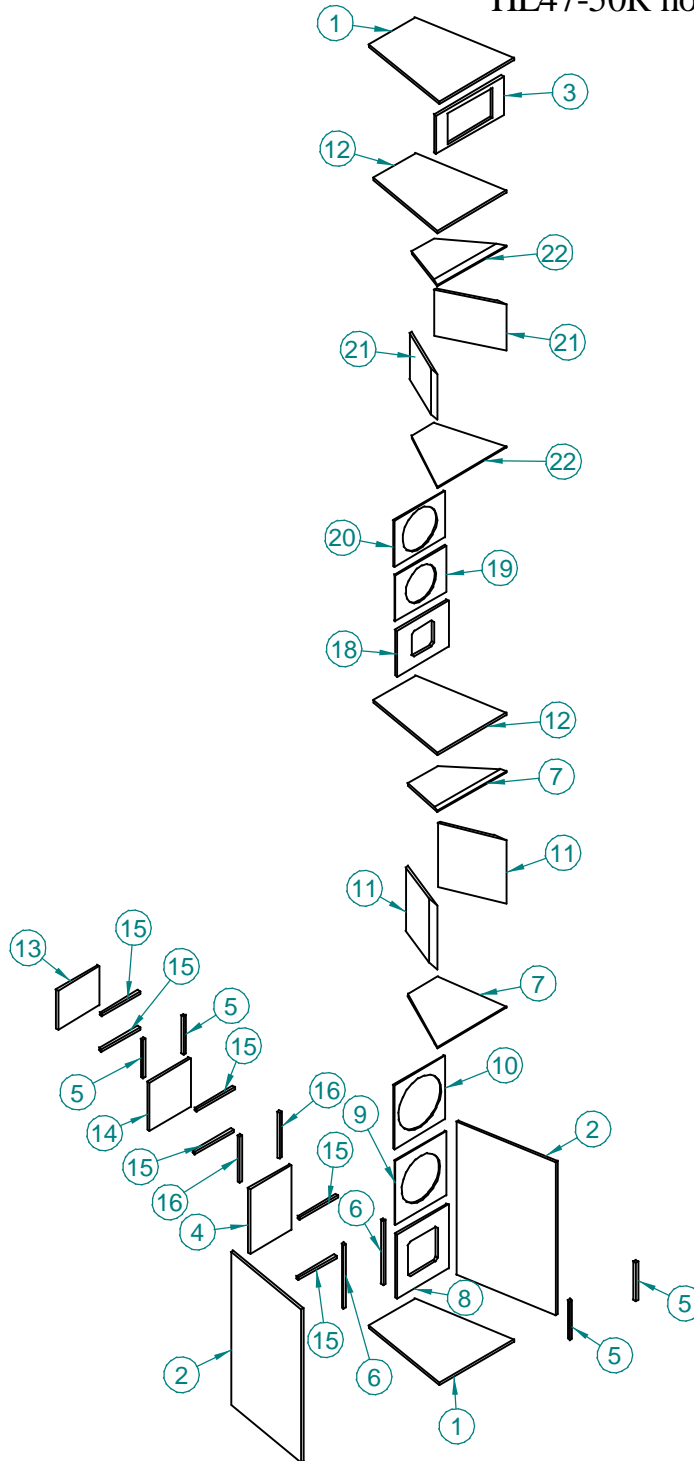

Trapezoidal cabinet, three way, horn type, for use in PA systems, with one 15" woofer, one 12" mid-bass and one titanium compression driver with horn.

Components:

- WPU1505 or WPU1507 woofer (1 piece)
- 12MB1P mid-bass (1 piece)
- D4400Ti or D3300Ti driver (1 piece)
- HL47-50R horn (1 piece)

Projection Angle:

Specifications subject to change without notice.

09/01 - Rev.: 00 - Page: 2/6

F:\CAIXAS ACÚSTICAS\PAS\PAS3\PAS3MA2\PAS3MA2INGLES

EUROPE Address:
SELENIUM EUROPE
St. Elisabethenstrasse 6
65396 Walluf / Ober-Walluf - Germany
Phone: +(49) 6123 601570
Fax: +(49) 6123 601587
E-mail: sales@selenium-eu.com
URL: www.seleniumloudspeakers.com

USA Address:
SELENIUM LOUDSPEAKER USA
1701 South Park Court, Bldg 102
Chesapeake, VA 23320 - USA
Phone: (757) 424-7516 / (800) 562-0510
Fax: (757) 424-5426
E-mail: export@selenium-usa.com
URL: www.seleniumloudspeakers.com