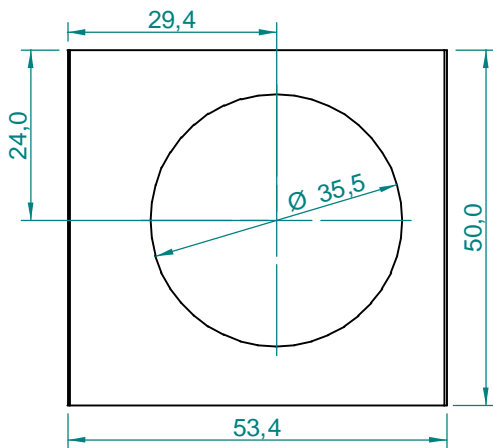

Item 1
Qty: 2 pieces

Item 3
Qty: 1 piece

Item 5
Qty: 2 pieces

Dimensions in cm.

Projection Angle:

First

Specifications subject to
change without notice.

09/01 - Rev.: 00 - Page: 4/5

F:\CAIXAS ACÚSTICAS\PAS\PAS3\PAS3G2\PAS3G2INGLES

EUROPE Address:
SELENIUM EUROPE
St. Elisabethenstrasse 6
65396 Walluf / Ober-Walluf - Germany
Phone: +(49) 6123 601570
Fax: +(49) 6123 601587
E-mail: sales@selenium-eu.com
URL: www.seleniumloudspeakers.com

USA Address:
SELENIUM LOUDSPEAKER USA
1701 South Park Court, Bldg 102
Chesapeake, VA 23320 - USA
Phone: (757) 424-7516 / (800) 562-0510
Fax: (757) 424-5426
E-mail: export@selenium-usa.com
URL: www.seleniumloudspeakers.com

SELENIUM
LOUDSPEAKERS

BRAZIL Address:
ELETRÔNICA SELENIUM S.A.
BR 386 Km 435 / 92.480-000
Nova Santa Rita - RS - Brazil
Fax: +(55) 51 479-1120
URL: www.selenium.com.br