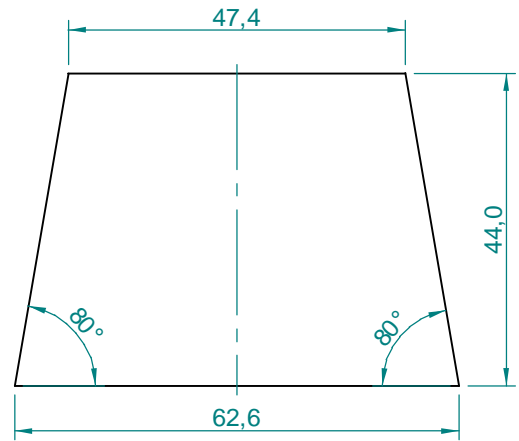

Item 3
Qty: 1 piece