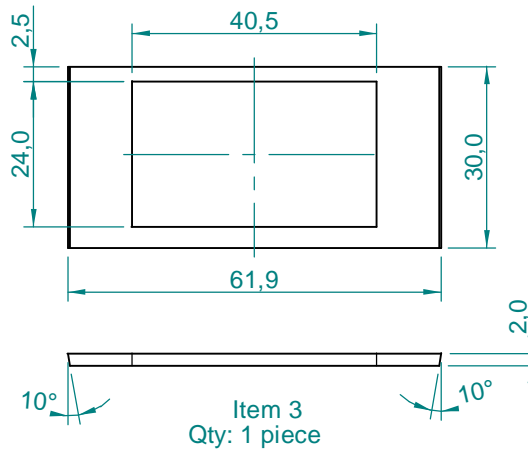

Dimensions in cm.

Projection Angle:

Specifications subject to change without notice.

Dimensions in cm.

Projection Angle:

Specifications subject to change without notice.

09/01 - Rev.: 00 - Page: 6/6

F:\CAIXAS ACÚSTICAS\PAS\PAS3\PAS3MA3\PAS3MA3INGLES