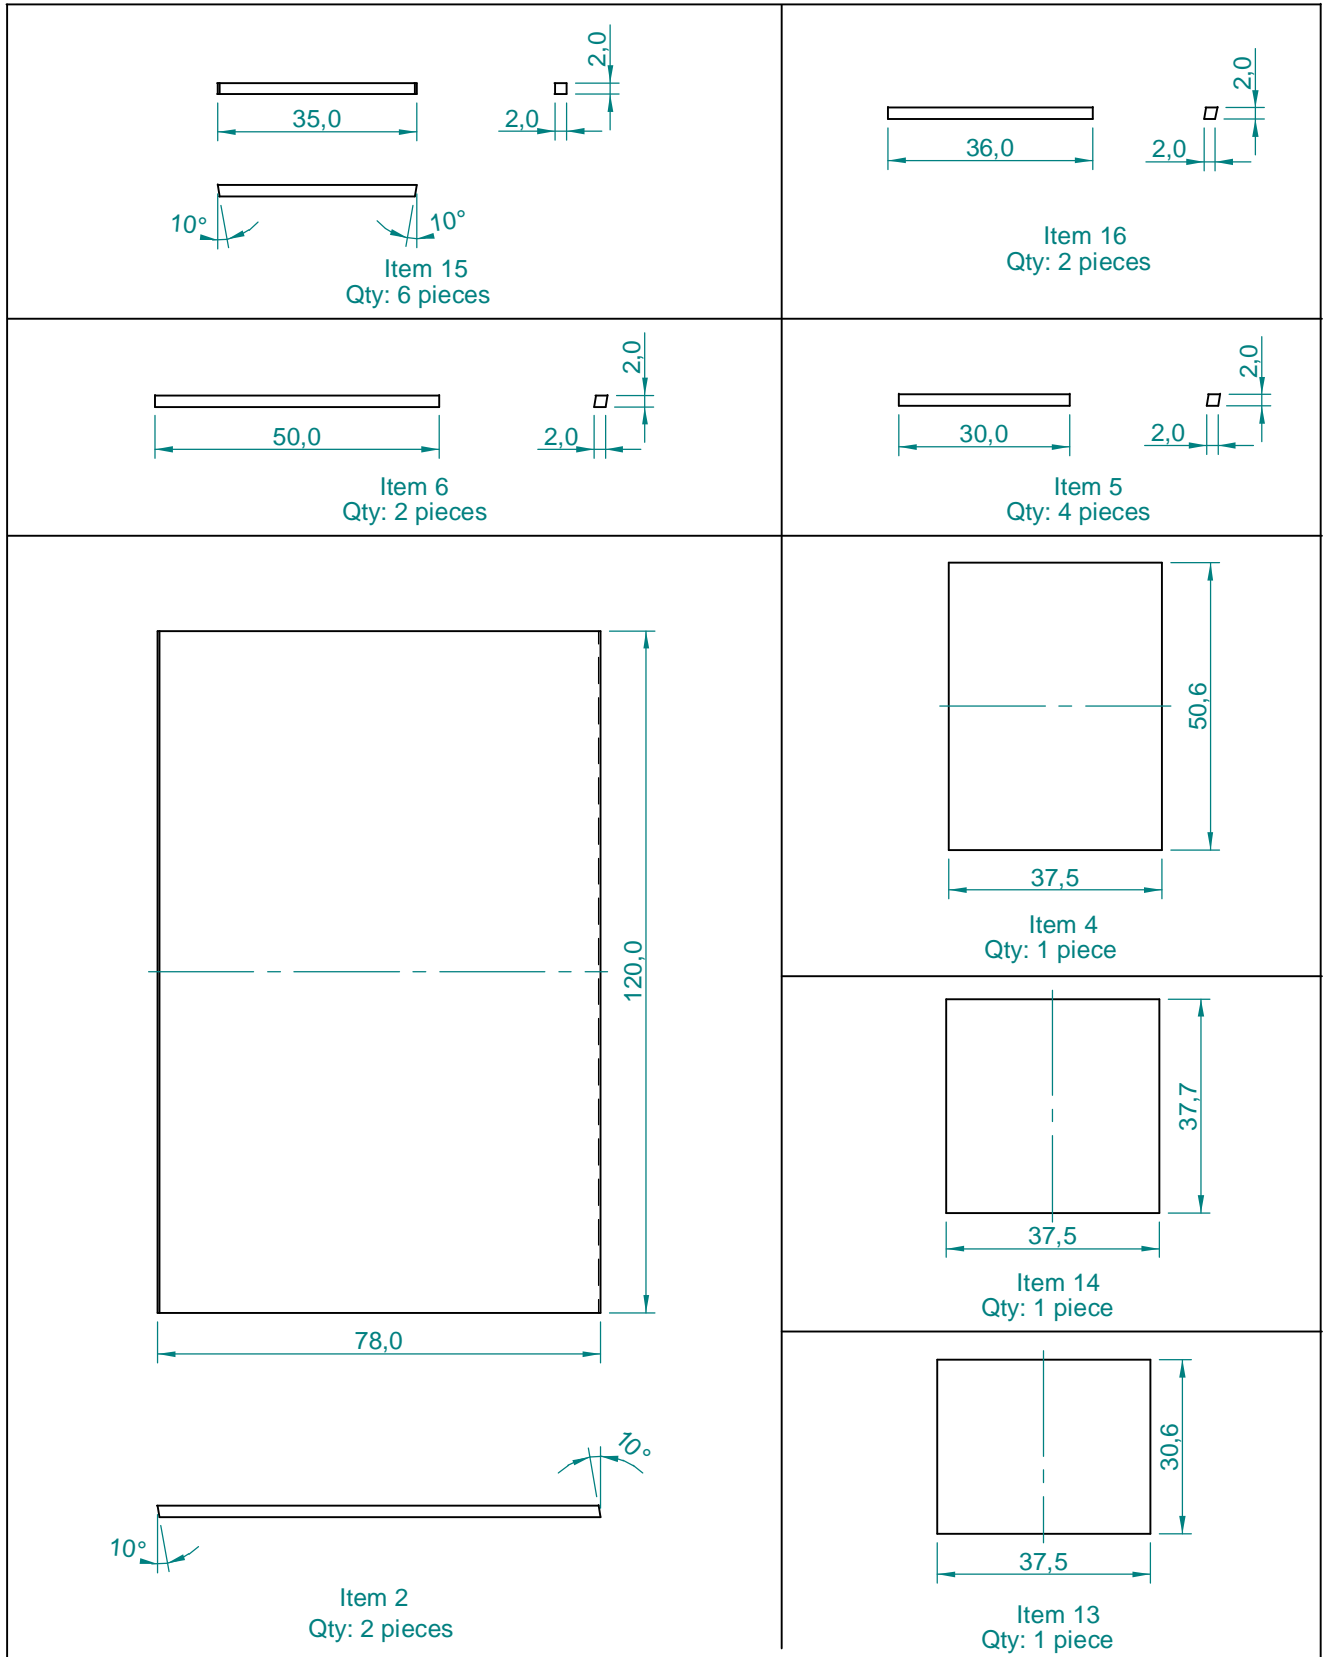

Dimensions in cm.

Projection Angle:

Specifications subject to change without notice.

Dimensions in cm.

Projection Angle:

Specifications subject to change without notice.

09/01 - Rev.: 00 - Page: 6/6

F:\CAIXAS ACÚSTICAS\PAS\PAS3\PAS3MA3\PAS3MA3INGLES