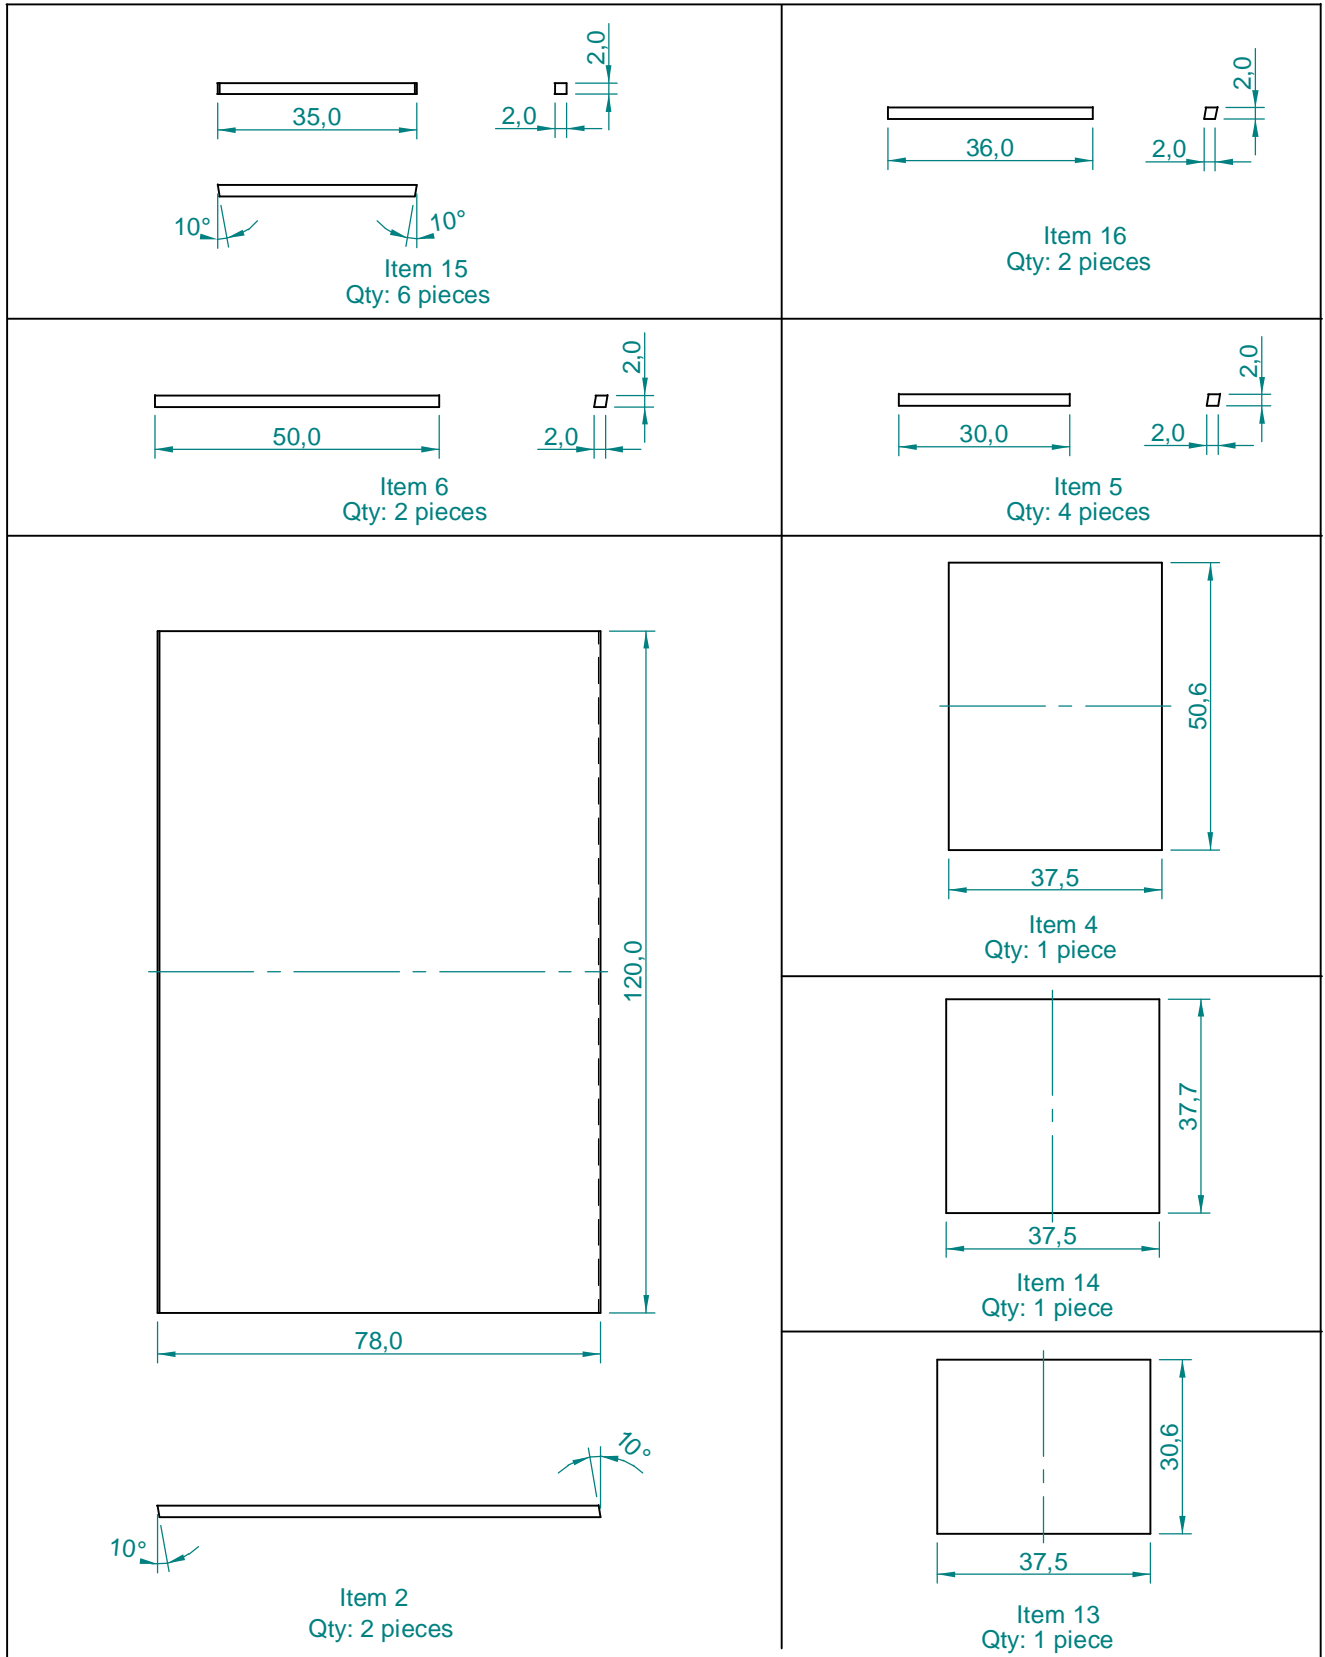

Dimensions in cm.

Projection Angle:

Specifications subject to change without notice.

Dimensions in cm.

Projection Angle:

Specifications subject to change without notice.

09/01 - Rev.: 00 - Page: 6/6

F:\CAIXAS ACÚSTICAS\PAS\PAS3\PAS3MA2\PAS3MA2INGLES