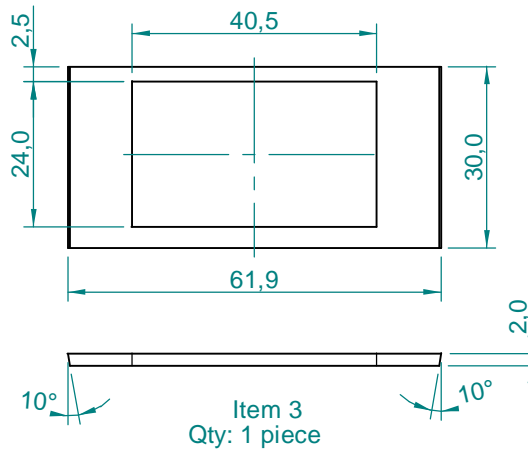

Dimensions in cm.

Projection Angle:

Specifications subject to change without notice.

Dimensions in cm.

Projection Angle:

Specifications subject to change without notice.

09/01 - Rev.: 00 - Page: 6/6

F:\CAIXAS ACÚSTICAS\PAS\PAS3\PAS3MA2\PAS3MA2INGLES