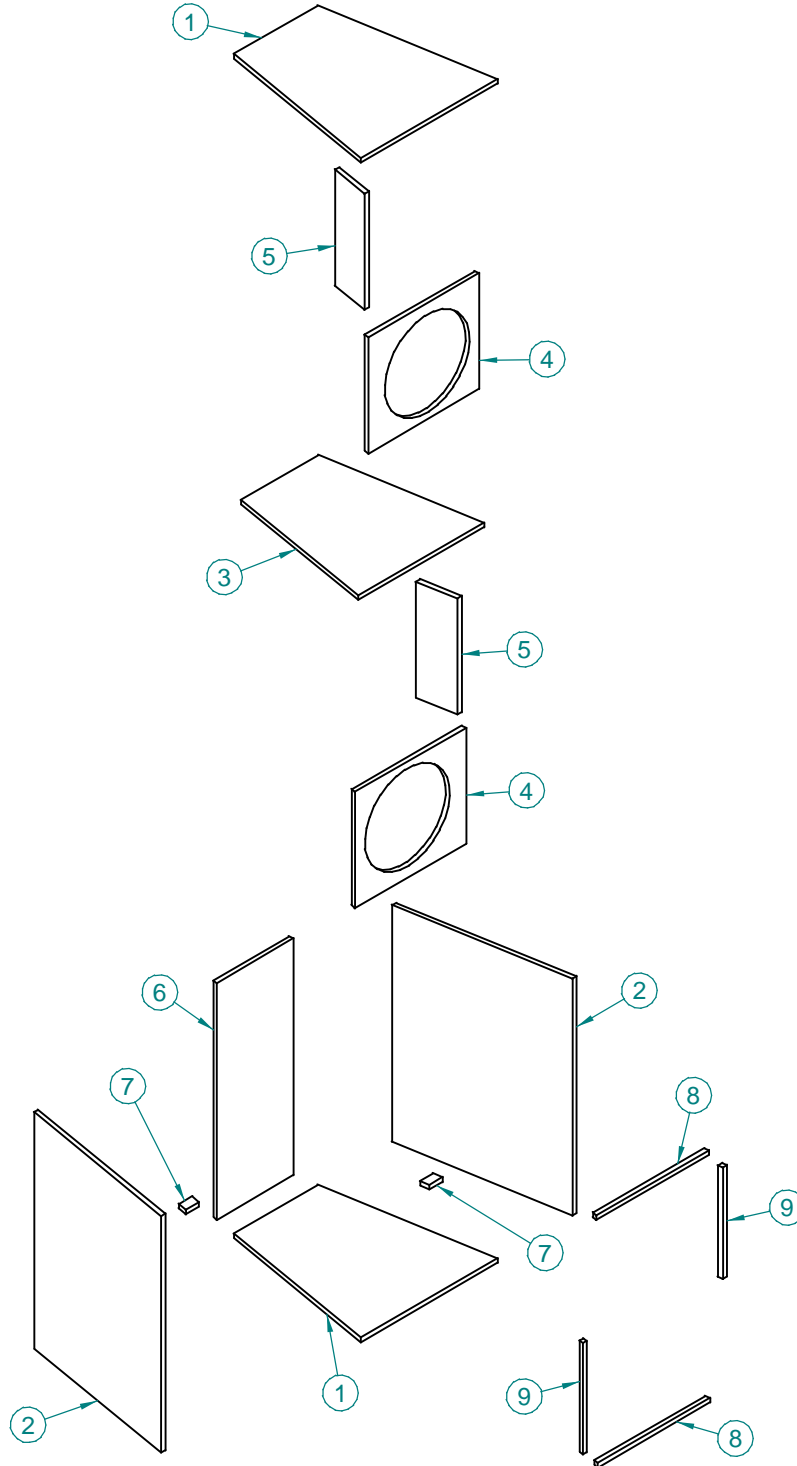

Low frequency cabinet, trapezoidal shape, bass-reflex type for use in PA systems with two 18" low frequency driver.

Components:
18SW1P subwoofer or
WPU1805 or WPU1807 woofer (2 pieces)

Projection Angle:

Specifications subject to change without notice.

09/01 - Rev.: 00 - Page: 2/5

F:\CAIXAS ACÚSTICAS\PAS\PAS3\PAS3G1\PAS3G1\INGLES

EUROPE Address:
SELENIUM EUROPE
St. Elisabethenstrasse 6
65396 Walluf / Ober-Walluf - Germany
Phone: +(49) 6123 601570
Fax: +(49) 6123 601587
E-mail: sales@selenium-eu.com
URL: www.seleniumloudspeakers.com

USA Address:
SELENIUM LOUDSPEAKER USA
1701 South Park Court, Bldg 102
Chesapeake, VA 23320 - USA
Phone: (757) 424-7516 / (800) 562-0510
Fax: (757) 424-5426
E-mail: export@selenium-usa.com
URL: www.seleniumloudspeakers.com