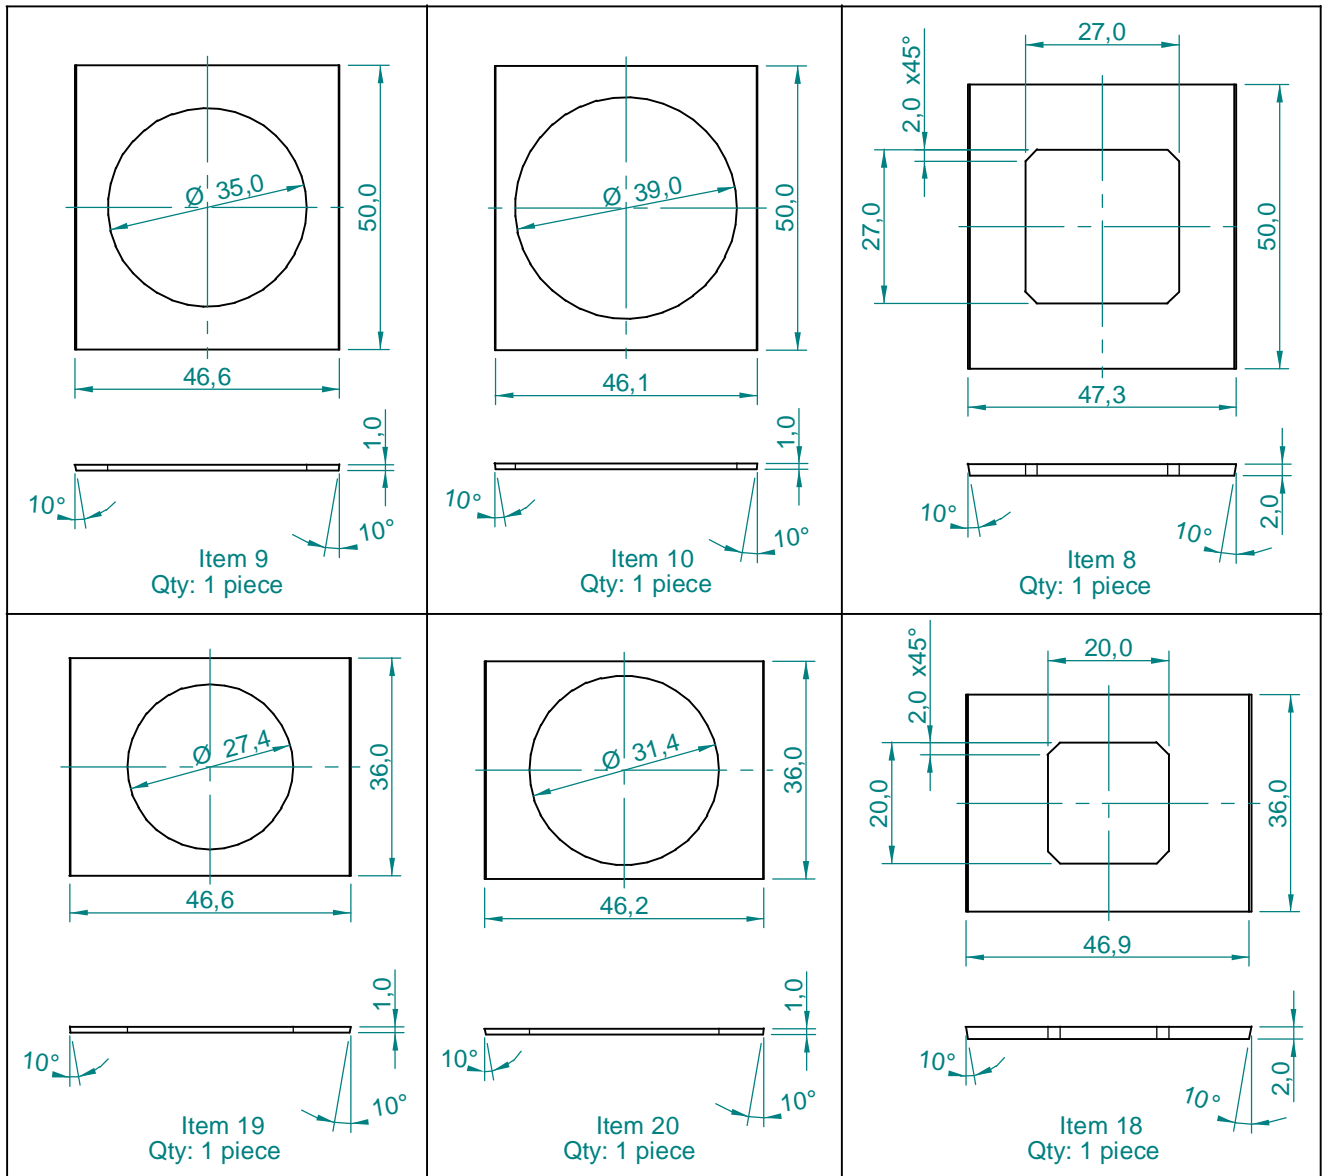

Dimensions in cm.

Projection Angle:

Specifications subject to change without notice.

Dimensions in cm.

Projection Angle:

Specifications subject to change without notice.

09/01 - Rev.: 00 - Page: 6/6

F:\CAIXAS ACÚSTICAS\PAS\PAS3\PAS3MA2\PAS3MA2INGLES