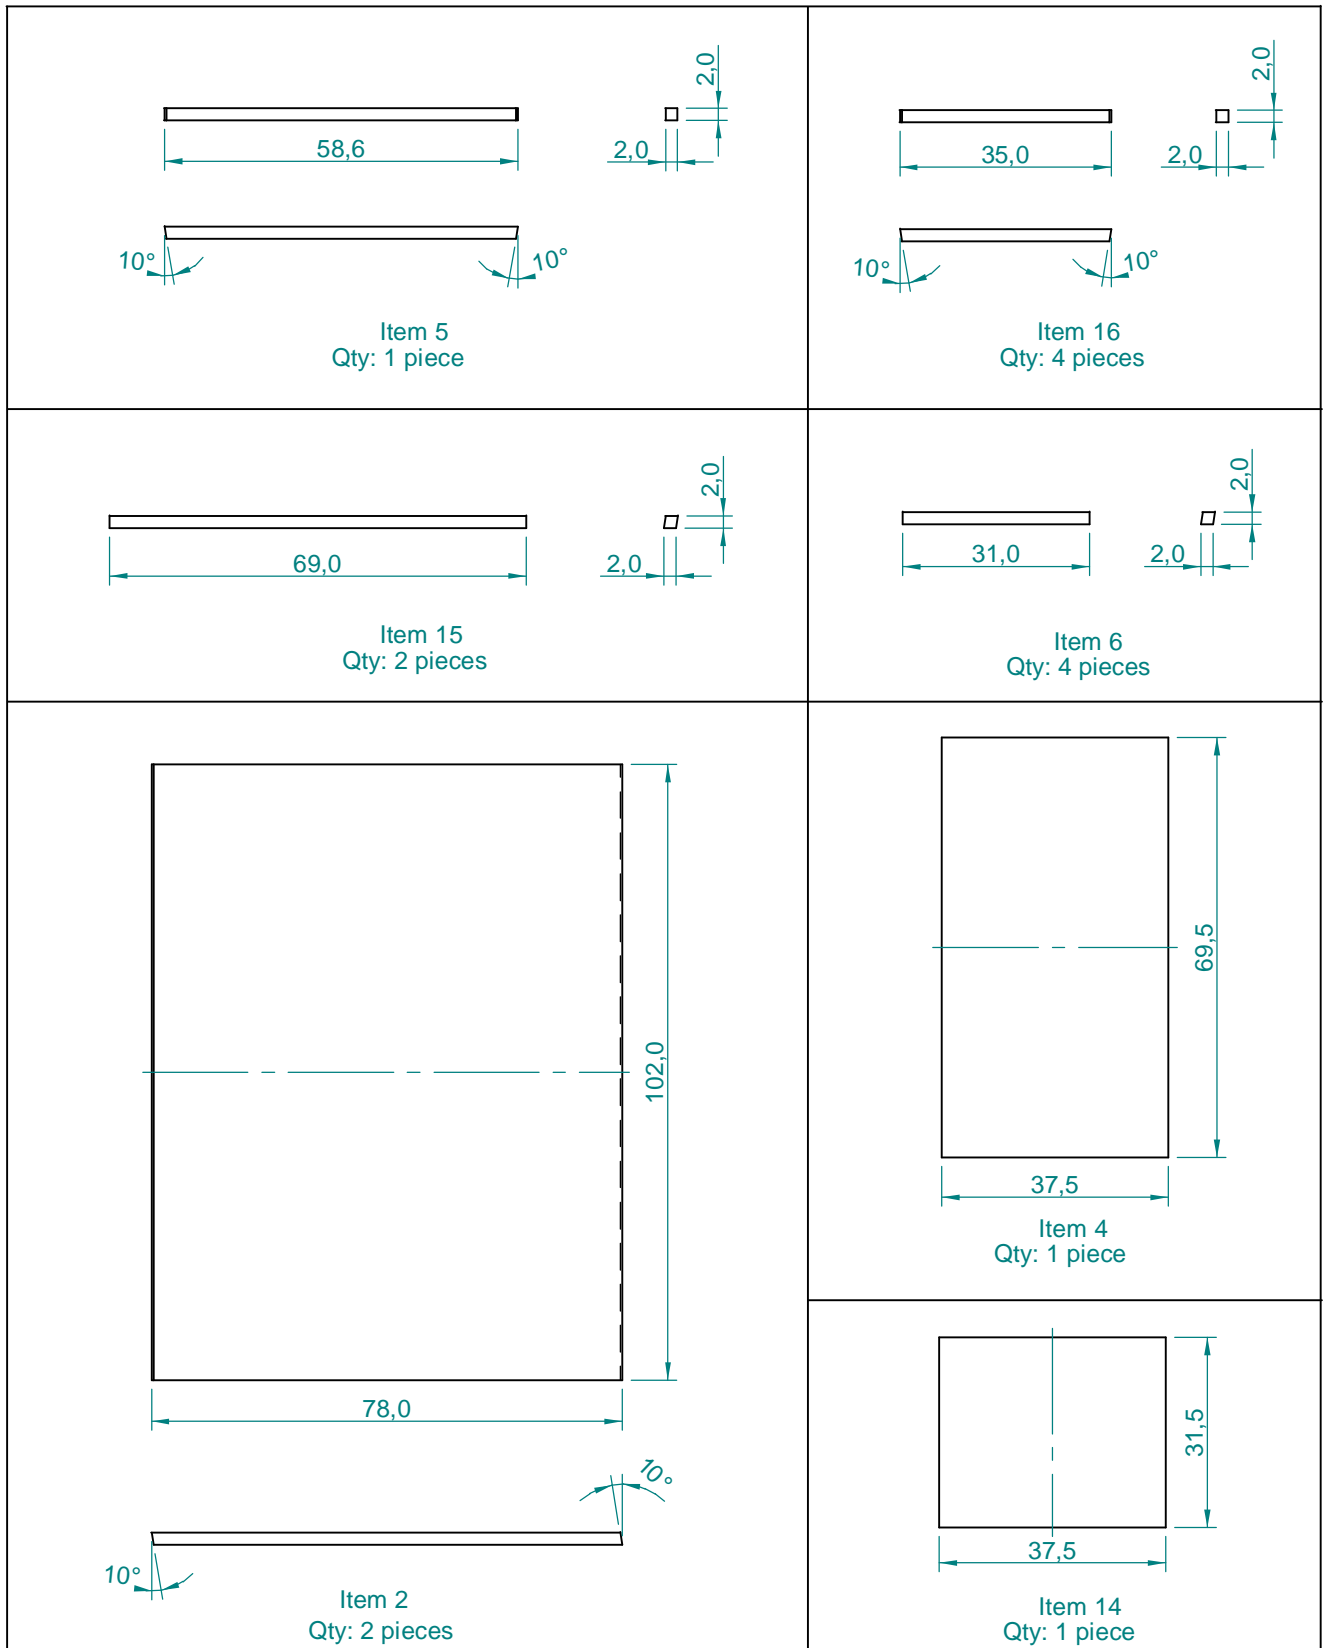

Item 11  
Qty: 2 pieces

Item 7  
Qty: 2 pieces

Item 12  
Qty: 1 piece

Item 13  
Qty: 2 pieces

Dimensions in cm.

Projection Angle:

Specifications subject to  
change without notice.

09/01 - Rev.: 00 - Page: 4/6

Dimensions in cm.

Projection Angle:

Specifications subject to change without notice.

Dimensions in cm.

Projection Angle:

Specifications subject to change without notice.