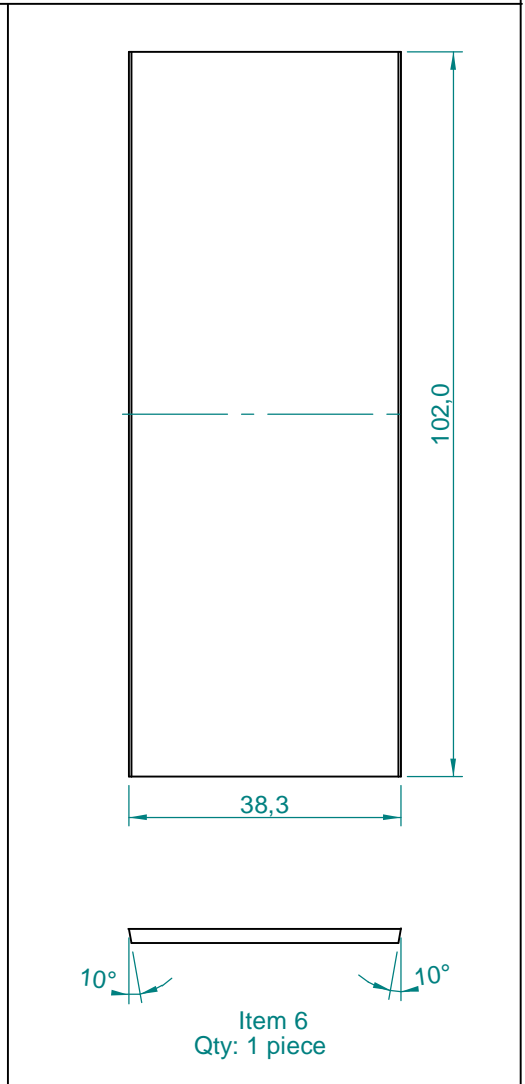

Dimensions in cm.

Projection Angle:

Specifications subject to change without notice.