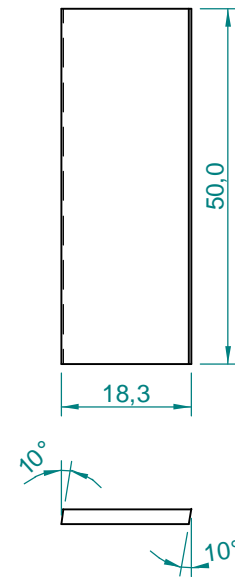

Item 4  
Qty: 2 pieces

Item 5  
Qty: 2 pieces

Dimensions in cm.

Projection Angle:

Specifications subject to  
change without notice.

09/01 - Rev.: 00 - Page: 4/5

F:\CAIXAS ACÚSTICAS\PAS\PAS3\PAS3G1\PAS3G1INGLES

Dimensions in cm.

Projection Angle:

Specifications subject to change without notice.

Section A-A

Section B-B

Dimensions in cm.

Projection Angle:

Specifications subject to change without notice.