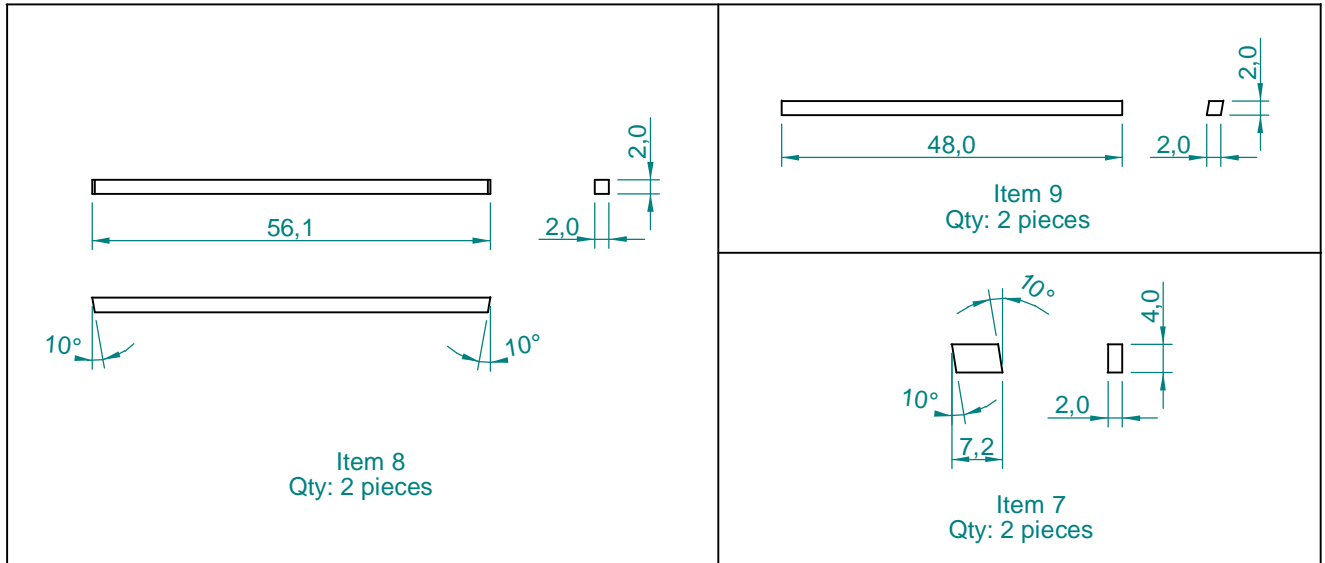

Dimensions in cm.

Projection Angle:

Specifications subject to change without notice.