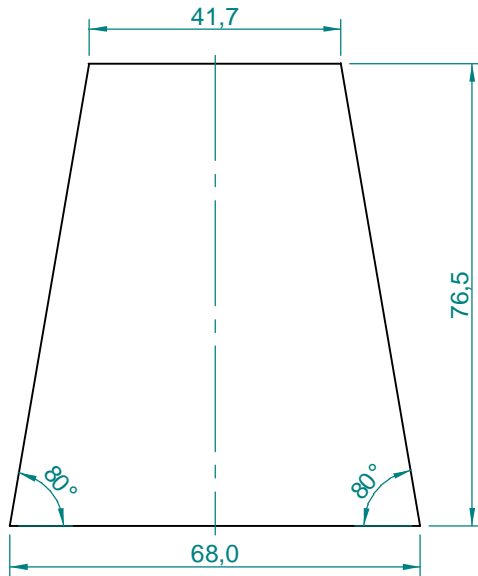

Item 1
Qty: 2 pieces