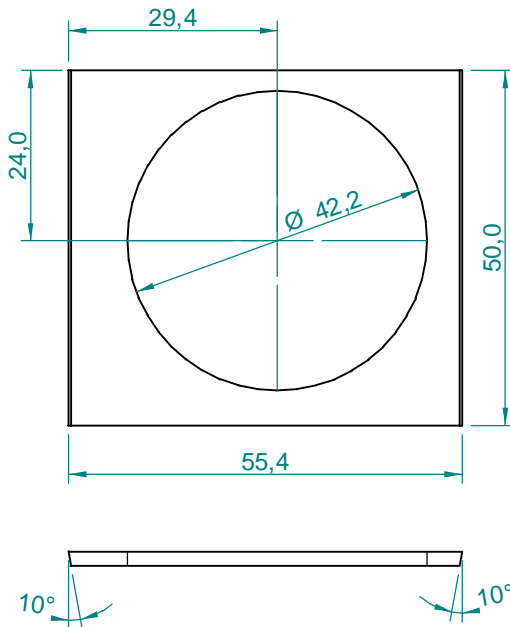

Item 4  
Qty: 2 pieces

Item 5  
Qty: 2 pieces

Dimensions in cm.

Projection Angle:

Specifications subject to  
change without notice.

09/01 - Rev.: 00 - Page: 4/5

F:\CAIXAS ACÚSTICAS\PAS\PAS3\PAS3G1\PAS3G1INGLES