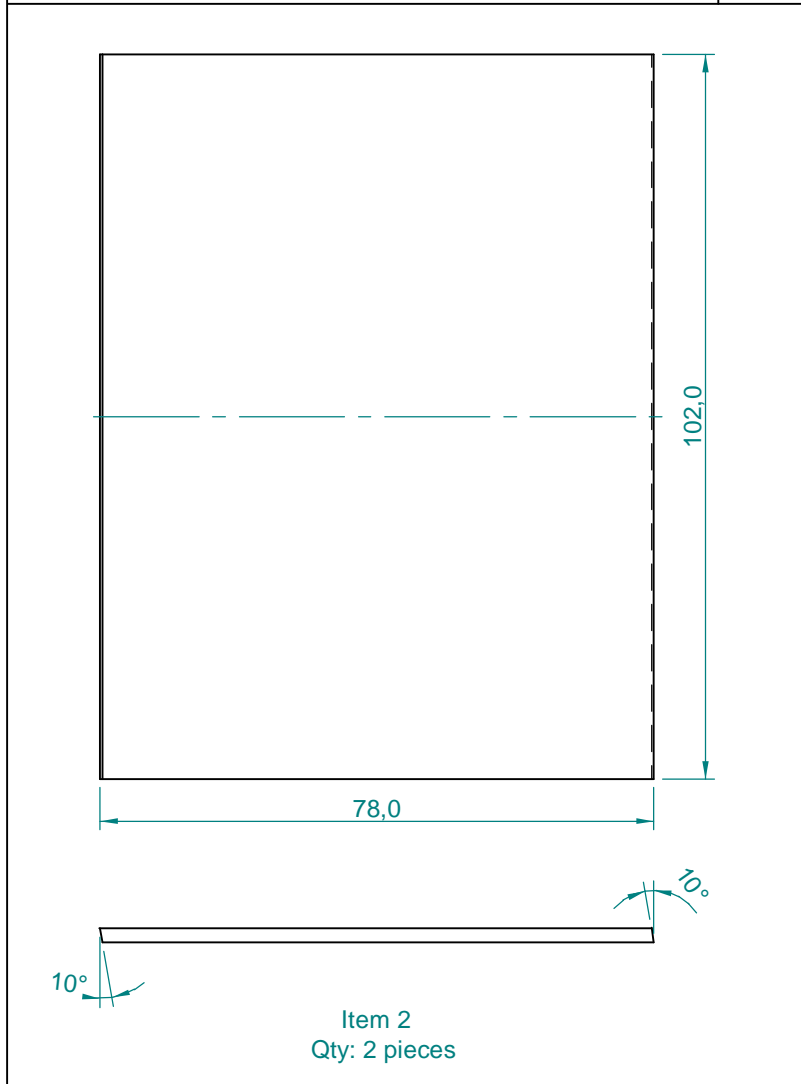

Dimensions in cm.

Projection Angle:

Specifications subject to change without notice.