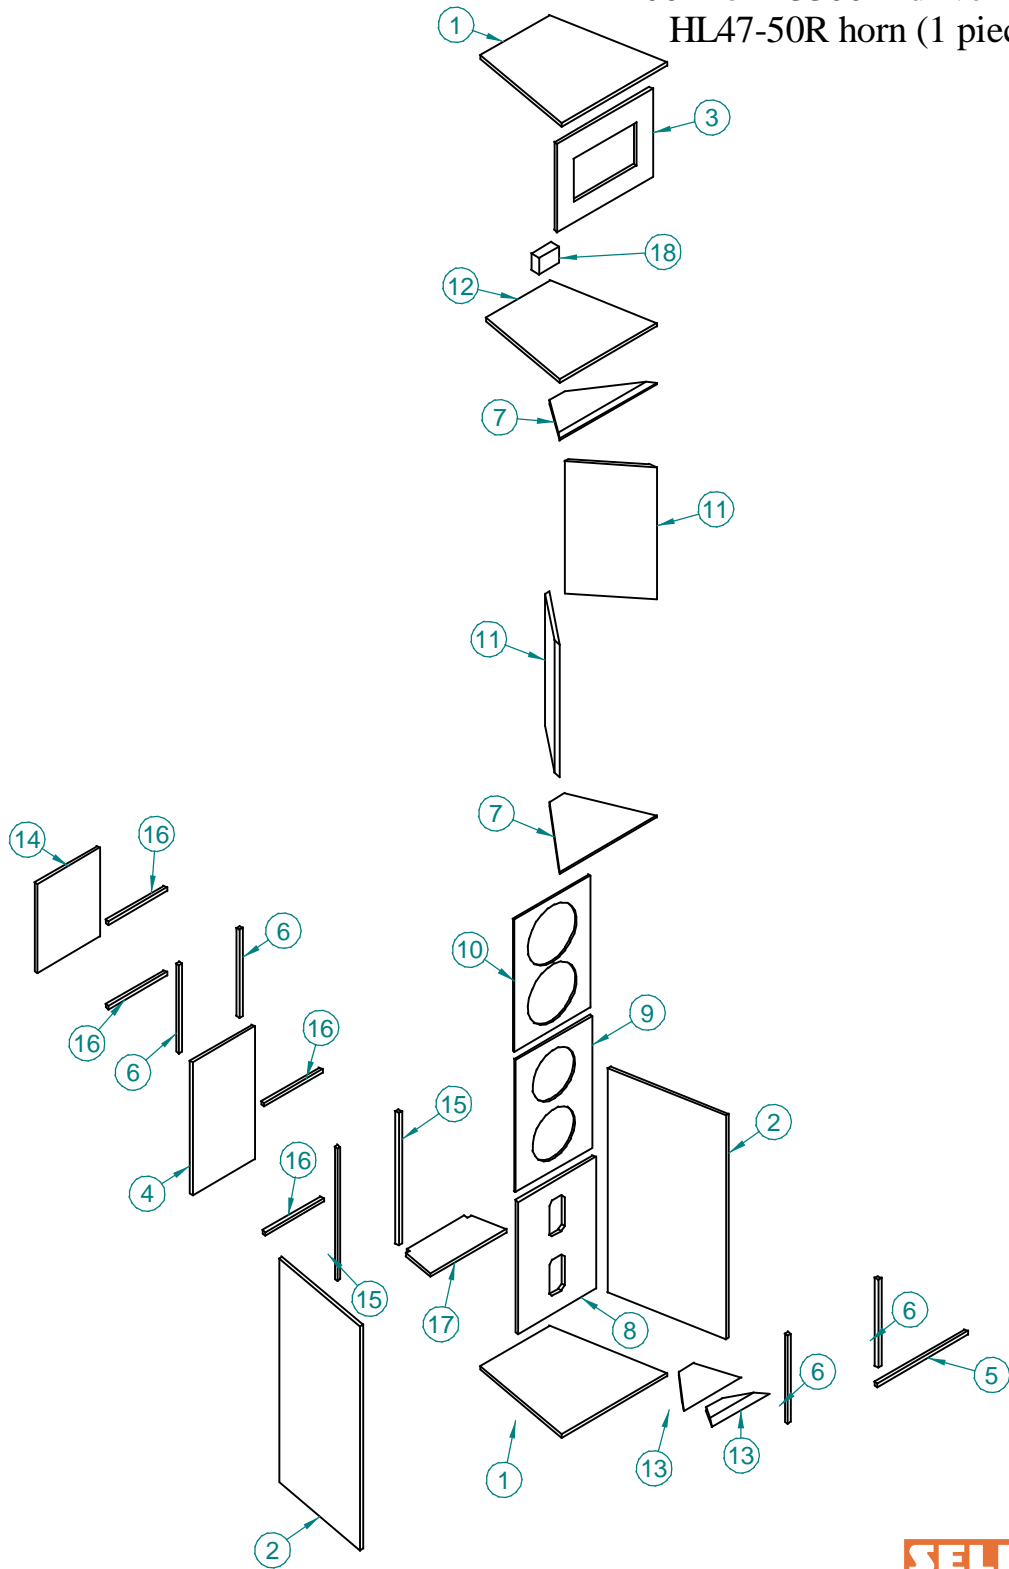

Trapezoidal cabinet, two way, horn type, for use in PA systems, with two 12" mid-bass and one titanium compression driver with horn.

Components:
12MB1P mid-bass (2 pieces)
D4400Ti or D3300Ti driver (1 piece)
HL47-50R horn (1 piece)