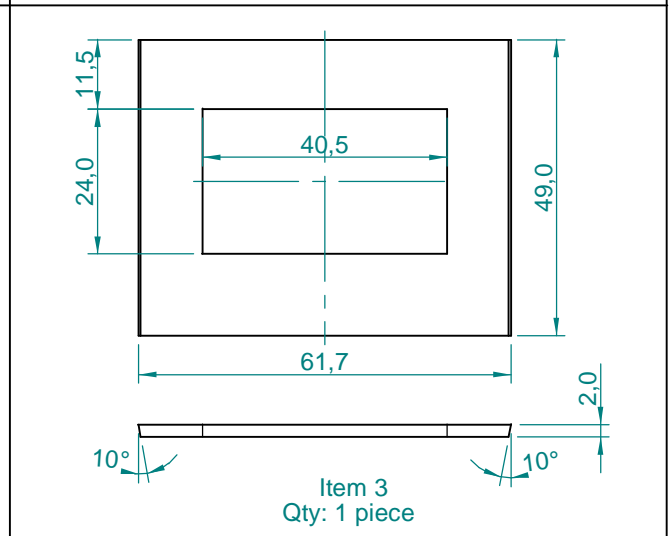

Dimensions in cm.

Projection Angle:

Specifications subject to change without notice.

09/01 - Rev.: 00 - Page: 6/6

F:\CAIXAS ACÚSTICAS\PAS\PAS2\PAS2MA1\PAS2MA1\INGLES

EUROPE Address:
SELENIUM EUROPE
St. Elisabethenstrasse 6
65396 Walluf / Ober-Walluf - Germany
Phone: +(49) 6123 601570
Fax: +(49) 6123 601587
E-mail: sales@selenium-eu.com
URL: www.seleniumloudspeakers.com

USA Address:
SELENIUM LOUDSPEAKER USA
1701 South Park Court, Bldg 102
Chesapeake, VA 23320 - USA
Phone: (757) 424-7516 / (800) 562-0510
Fax: (757) 424-5426
E-mail: export@selenium-usa.com
URL: www.seleniumloudspeakers.com