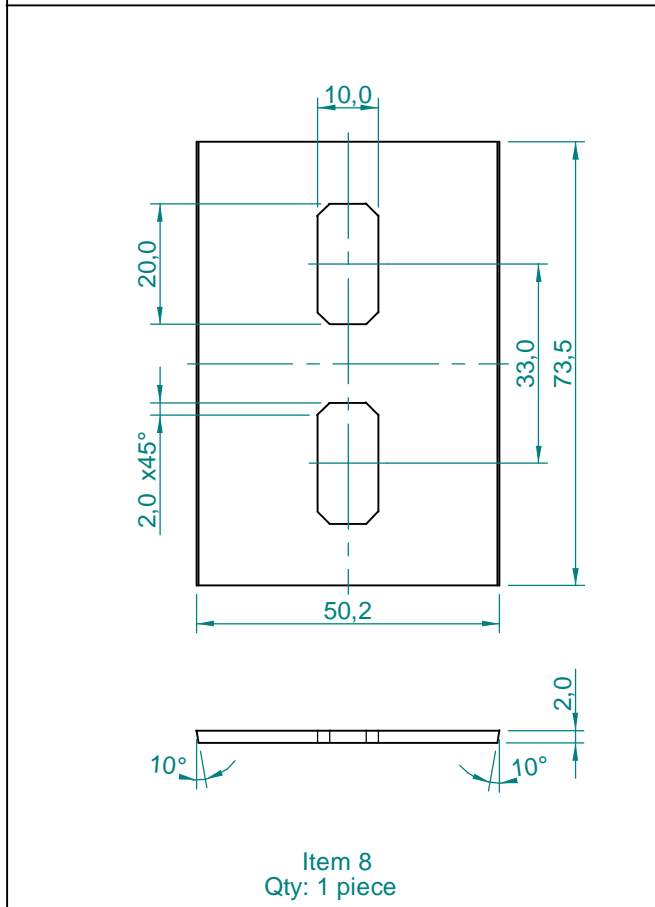

Dimensions in cm.

Projection Angle:

Specifications subject to change without notice.

09/01 - Rev.: 00 - Page: 6/6

F:\CAIXAS ACÚSTICAS\PAS\PAS2\PAS2MA1\PAS2MA1\INGLES

EUROPE Address:
SELENIUM EUROPE
St. Elisabethenstrasse 6
65396 Walluf / Ober-Walluf - Germany
Phone: +(49) 6123 601570
Fax: +(49) 6123 601587
E-mail: sales@selenium-eu.com
URL: www.seleniumloudspeakers.com

USA Address:
SELENIUM LOUDSPEAKER USA
1701 South Park Court, Bldg 102
Chesapeake, VA 23320 - USA
Phone: (757) 424-7516 / (800) 562-0510
Fax: (757) 424-5426
E-mail: export@selenium-usa.com
URL: www.seleniumloudspeakers.com