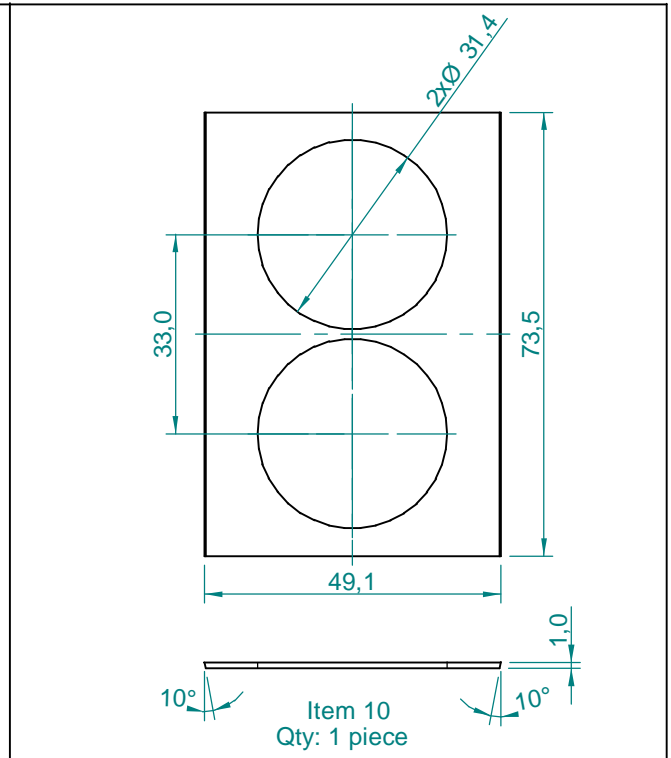

Dimensions in cm.

Projection Angle:

Specifications subject to change without notice.

09/01 - Rev.: 00 - Page: 6/6

F:\CAIXAS ACÚSTICAS\PAS\PAS2\PAS2MA1\PAS2MA1\INGLES

EUROPE Address:
SELENIUM EUROPE
St. Elisabethenstrasse 6
65396 Walluf / Ober-Walluf - Germany
Phone: +(49) 6123 601570
Fax: +(49) 6123 601587
E-mail: sales@selenium-eu.com
URL: www.seleniumloudspeakers.com

USA Address:
SELENIUM LOUDSPEAKER USA
1701 South Park Court, Bldg 102
Chesapeake, VA 23320 - USA
Phone: (757) 424-7516 / (800) 562-0510
Fax: (757) 424-5426
E-mail: export@selenium-usa.com
URL: www.seleniumloudspeakers.com