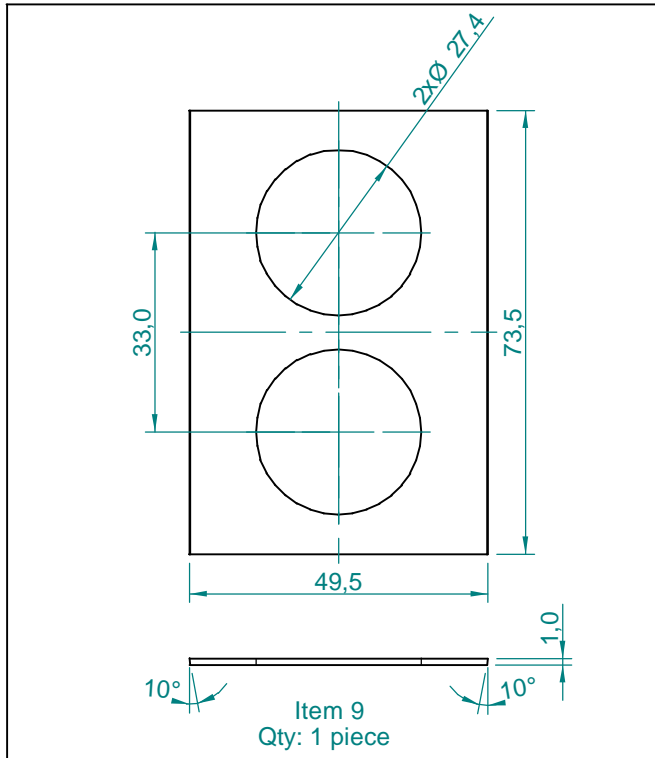

Dimensions in cm.

Projection Angle:

Specifications subject to change without notice.

09/01 - Rev.: 00 - Page: 6/6

F:\CAIXAS ACÚSTICAS\PAS\PAS2\PAS2MA1\PAS2MA1\INGLES

EUROPE Address:
SELENIUM EUROPE
St. Elisabethenstrasse 6
65396 Walluf / Ober-Walluf - Germany
Phone: +(49) 6123 601570
Fax: +(49) 6123 601587
E-mail: sales@selenium-eu.com
URL: www.seleniumloudspeakers.com

USA Address:
SELENIUM LOUDSPEAKER USA
1701 South Park Court, Bldg 102
Chesapeake, VA 23320 - USA
Phone: (757) 424-7516 / (800) 562-0510
Fax: (757) 424-5426
E-mail: export@selenium-usa.com
URL: www.seleniumloudspeakers.com