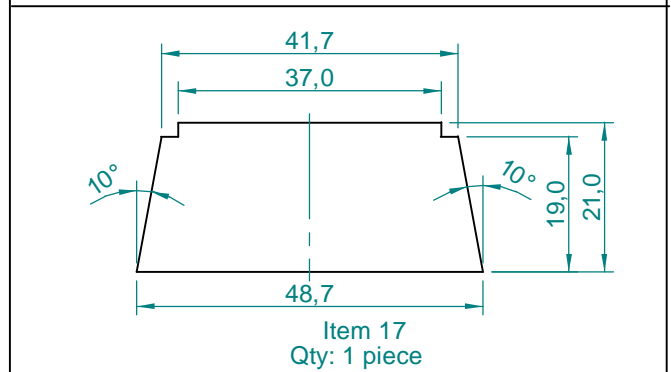

Dimensions in cm.

Projection Angle:

Specifications subject to change without notice.

09/01 - Rev.: 00 - Page: 6/6

F:\CAIXAS ACÚSTICAS\PAS\PAS2\PAS2MA1\PAS2MA1\INGLES

EUROPE Address:
SELENIUM EUROPE
St. Elisabethenstrasse 6
65396 Walluf / Ober-Walluf - Germany
Phone: +(49) 6123 601570
Fax: +(49) 6123 601587
E-mail: sales@selenium-eu.com
URL: www.seleniumloudspeakers.com

USA Address:
SELENIUM LOUDSPEAKER USA
1701 South Park Court, Bldg 102
Chesapeake, VA 23320 - USA
Phone: (757) 424-7516 / (800) 562-0510
Fax: (757) 424-5426
E-mail: export@selenium-usa.com
URL: www.seleniumloudspeakers.com