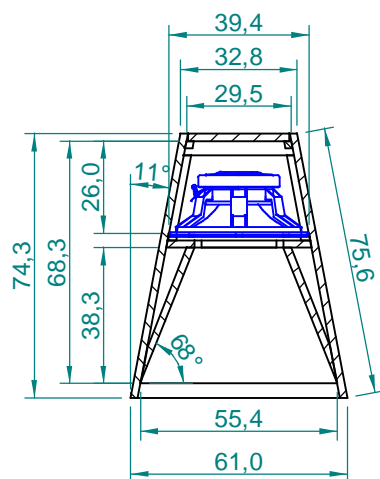

Section A-A

Section B-B

Section C-C

Dimensions in cm.

Projection Angle:

Specifications subject to change without notice.

12/01 - Rev.: 02 - Page: 1/6

F:\CAIXAS ACÚSTICAS\PAS\PAS1\PAS1MA1\PAS1MA1INGLÊS