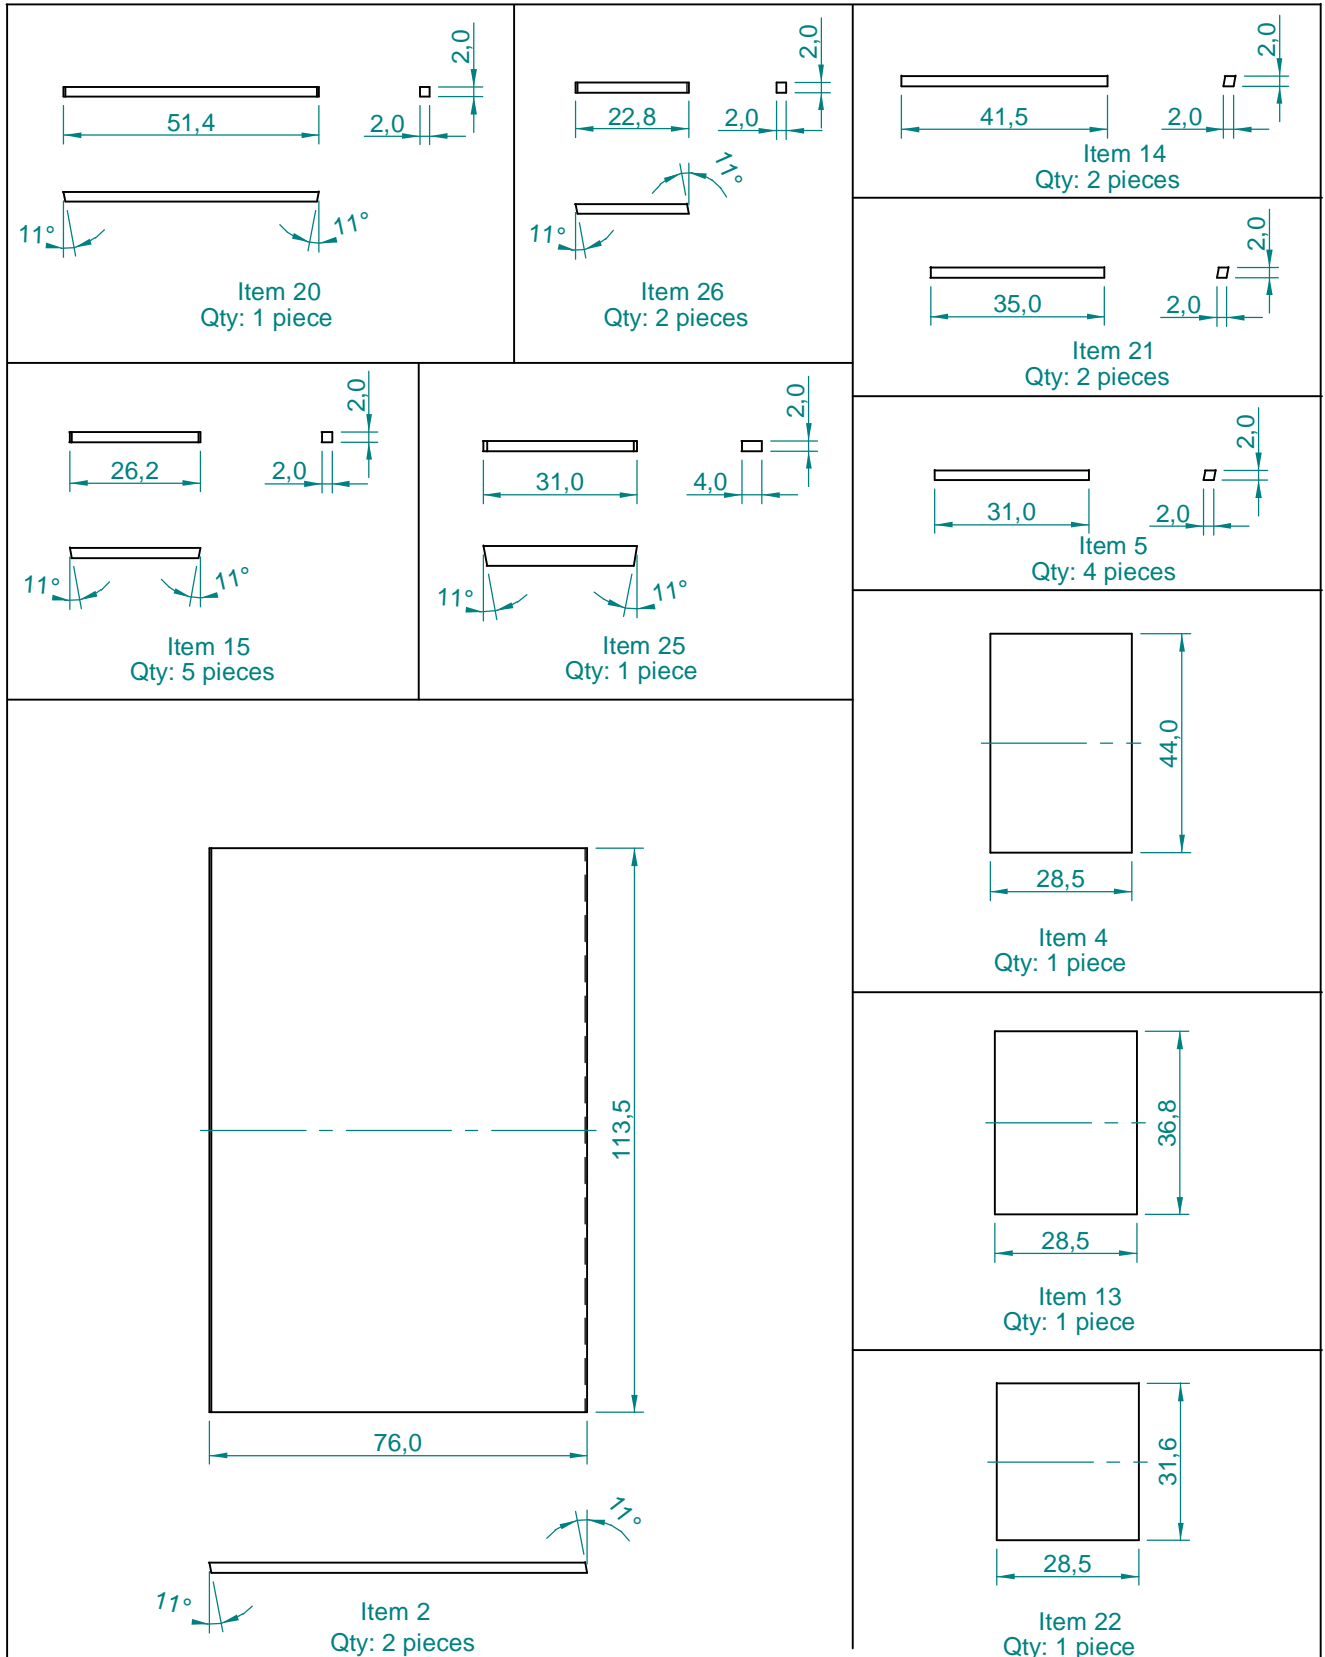

Dimensions in cm.

Projection Angle:

Specifications subject to change without notice.

12/01 - Rev.: 02 - Page: 5/6

F:\CAIXAS ACÚSTICAS\PAS\PAS1\PAS1MA1\PAS1MA1ANGLES

EUROPE Address:
SELENIUM EUROPE
St. Elisabethenstrasse 6
65396 Walluf / Ober-Walluf - Germany
Phone: +(49) 6123 601570
Fax: +(49) 6123 601587
E-mail: sales@selenium-eu.com
URL: www.seleniumloudspeakers.com

USA Address:
SELENIUM LOUDSPEAKER USA
1701 South Park Court, Bldg 102
Chesapeake, VA 23320 - USA
Phone: (757) 424-7516 / (800) 562-0510
Fax: (757) 424-5426
E-mail: export@selenium-usa.com
URL: www.seleniumloudspeakers.com