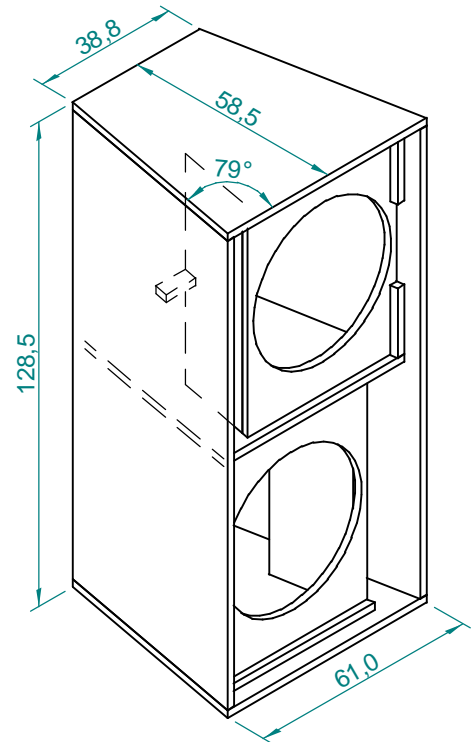

Section A-A

Section B-B

Dimensions in cm.

Projection Angle:

Specifications subject to change without notice.

09/01 - Rev.: 00 - Page: 1/5

F:\CAIXAS ACÚSTICAS\PAS\PAS1\PAS1G1\PAS1G1ANGLES

EUROPE Address:
SELENIUM EUROPE
St. Elisabethenstrasse 6
65396 Walluf / Ober-Walluf - Germany
Phone: +(49) 6123 601570
Fax: +(49) 6123 601587
E-mail: sales@selenium-eu.com
URL: www.seleniumloudspeakers.com