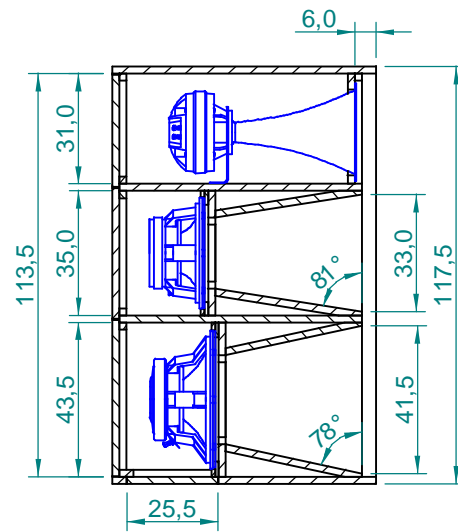

Section A-A