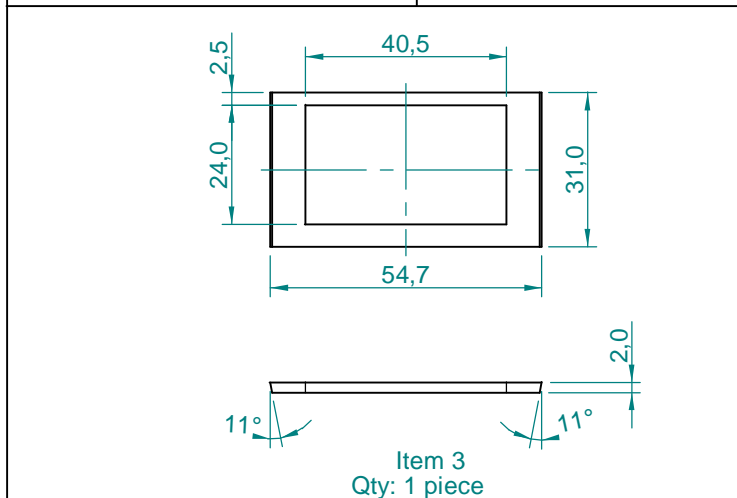

Dimensions in cm.

Projection Angle:

Specifications subject to change without notice.

12/01 - Rev.: 02 - Page: 6/6

F:\CAIXAS ACÚSTICAS\PAS\PAS1\PAS1MA1\PAS1MA1INGLÊS

EUROPE Address:
SELENIUM EUROPE
St. Elisabethenstrasse 6
65396 Walluf / Ober-Walluf - Germany
Phone: +(49) 6123 601570
Fax: +(49) 6123 601587
E-mail: sales@selenium-eu.com
URL: www.seleniumloudspeakers.com

USA Address:
SELENIUM LOUDSPEAKER USA
1701 South Park Court, Bldg 102
Chesapeake, VA 23320 - USA
Phone: (757) 424-7516 / (800) 562-0510
Fax: (757) 424-5426
E-mail: export@selenium-usa.com
URL: www.seleniumloudspeakers.com