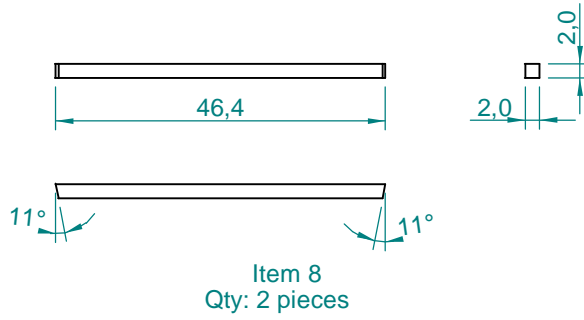

Dimensions in cm.

Projection Angle:

Specifications subject to change without notice.

09/01 - Rev.: 00 - Page: 5/5

F:\CAIXAS ACÚSTICAS\PAS\PAS1\PAS1G1\PAS1G1ANGLES

EUROPE Address:
SELENIUM EUROPE
St. Elisabethenstrasse 6
65396 Walluf / Ober-Walluf - Germany
Phone: +(49) 6123 601570
Fax: +(49) 6123 601587
E-mail: sales@selenium-eu.com
URL: www.seleniumloudspeakers.com

USA Address:
SELENIUM LOUDSPEAKER USA
1701 South Park Court, Bldg 102
Chesapeake, VA 23320 - USA
Phone: (757) 424-7516 / (800) 562-0510
Fax: (757) 424-5426
E-mail: export@selenium-usa.com
URL: www.seleniumloudspeakers.com