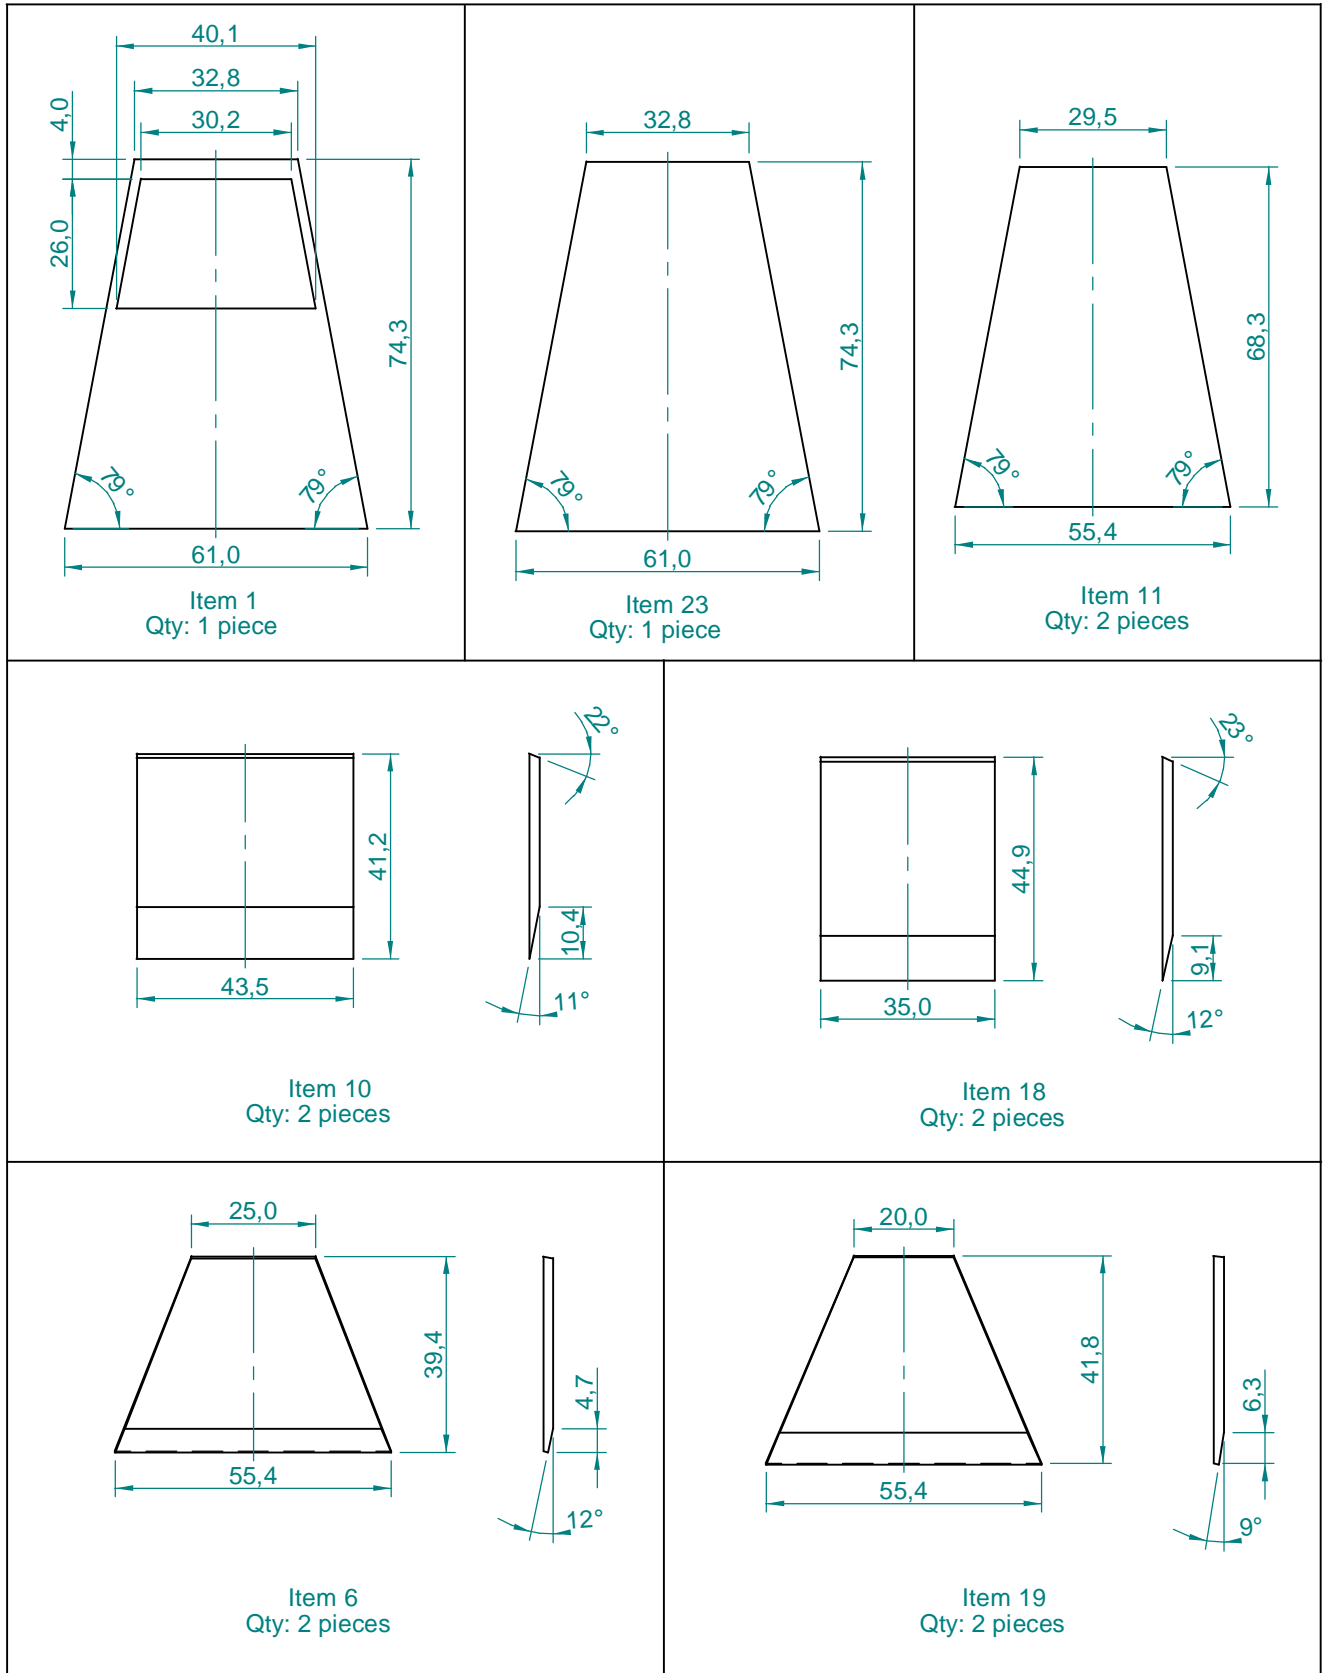

Dimensions in cm.

Projection Angle:

Specifications subject to change without notice.

12/01 - Rev.: 02 - Page: 4/6

F:\CAIXAS ACÚSTICAS\PAS\PAS1\PAS1MA1\PAS1MA1INGLÊS

EUROPE Address:
SELENIUM EUROPE
St. Elisabethenstrasse 6
65396 Walluf / Ober-Walluf - Germany
Phone: +(49) 6123 601570
Fax: +(49) 6123 601587
E-mail: sales@selenium-eu.com
URL: www.seleniumloudspeakers.com

USA Address:
SELENIUM LOUDSPEAKER USA
1701 South Park Court, Bldg 102
Chesapeake, VA 23320 - USA
Phone: (757) 424-7516 / (800) 562-0510
Fax: (757) 424-5426
E-mail: export@selenium-usa.com
URL: www.seleniumloudspeakers.com