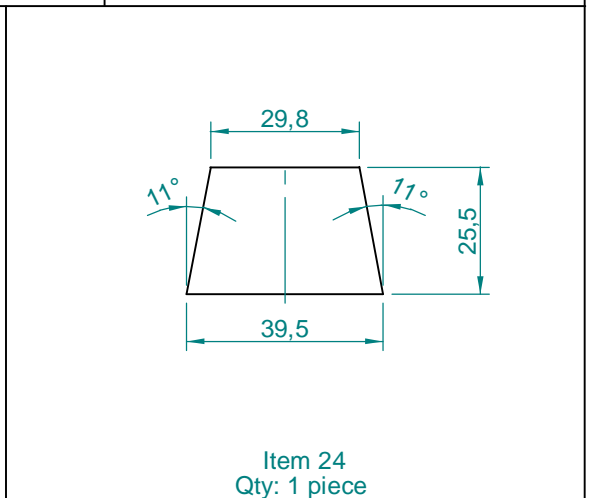

Dimensions in cm.

Projection Angle:

Specifications subject to change without notice.

12/01 - Rev.: 02 - Page: 6/6

F:\CAIXAS ACÚSTICAS\PAS\PAS1\PAS1MA1\PAS1MA1INGLÊS

EUROPE Address:
SELENIUM EUROPE
St. Elisabethenstrasse 6
65396 Walluf / Ober-Walluf - Germany
Phone: +(49) 6123 601570
Fax: +(49) 6123 601587
E-mail: sales@selenium-eu.com
URL: www.seleniumloudspeakers.com

USA Address:
SELENIUM LOUDSPEAKER USA
1701 South Park Court, Bldg 102
Chesapeake, VA 23320 - USA
Phone: (757) 424-7516 / (800) 562-0510
Fax: (757) 424-5426
E-mail: export@selenium-usa.com
URL: www.seleniumloudspeakers.com