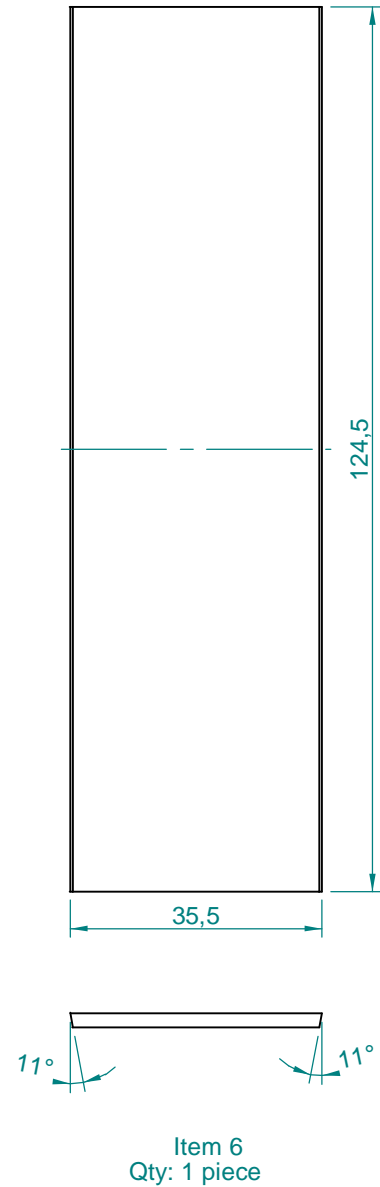

Dimensions in cm.

Projection Angle:

Specifications subject to change without notice.

09/01 - Rev.: 00 - Page: 5/5

F:\CAIXAS ACÚSTICAS\PAS\PAS1\PAS1G1\PAS1G1ANGLES

EUROPE Address:
SELENIUM EUROPE
St. Elisabethenstrasse 6
65396 Walluf / Ober-Walluf - Germany
Phone: +(49) 6123 601570
Fax: +(49) 6123 601587
E-mail: sales@selenium-eu.com
URL: www.seleniumloudspeakers.com

USA Address:
SELENIUM LOUDSPEAKER USA
1701 South Park Court, Bldg 102
Chesapeake, VA 23320 - USA
Phone: (757) 424-7516 / (800) 562-0510
Fax: (757) 424-5426
E-mail: export@selenium-usa.com
URL: www.seleniumloudspeakers.com