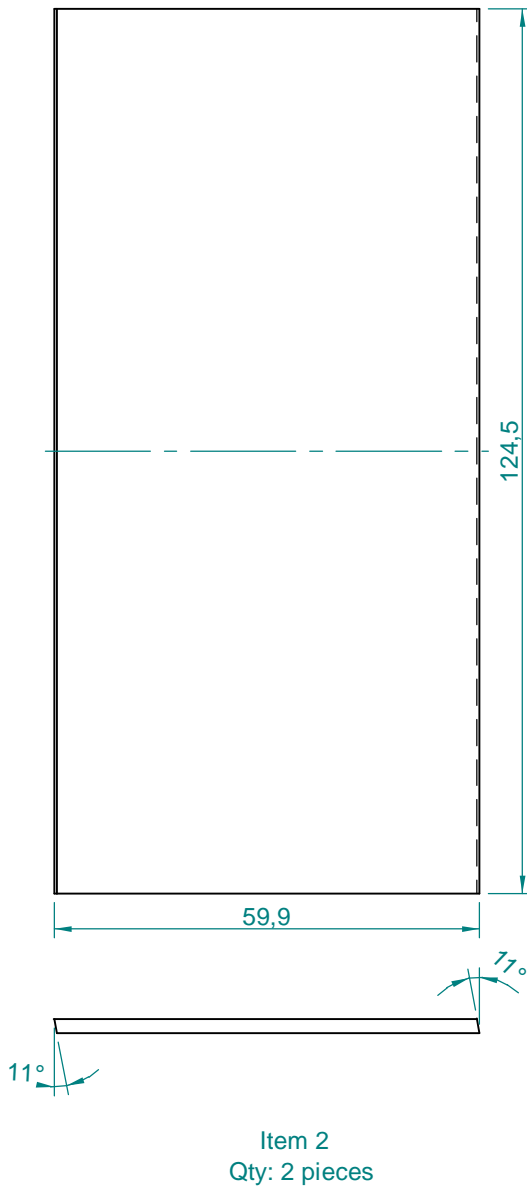

Dimensions in cm.

Projection Angle:

Specifications subject to change without notice.

09/01 - Rev.: 00 - Page: 5/5

F:\CAIXAS ACÚSTICAS\PAS\PAS1\PAS1G1\PAS1G1ANGLES

EUROPE Address:
SELENIUM EUROPE
St. Elisabethenstrasse 6
65396 Walluf / Ober-Walluf - Germany
Phone: +(49) 6123 601570
Fax: +(49) 6123 601587
E-mail: sales@selenium-eu.com
URL: www.seleniumloudspeakers.com

USA Address:
SELENIUM LOUDSPEAKER USA
1701 South Park Court, Bldg 102
Chesapeake, VA 23320 - USA
Phone: (757) 424-7516 / (800) 562-0510
Fax: (757) 424-5426
E-mail: export@selenium-usa.com
URL: www.seleniumloudspeakers.com