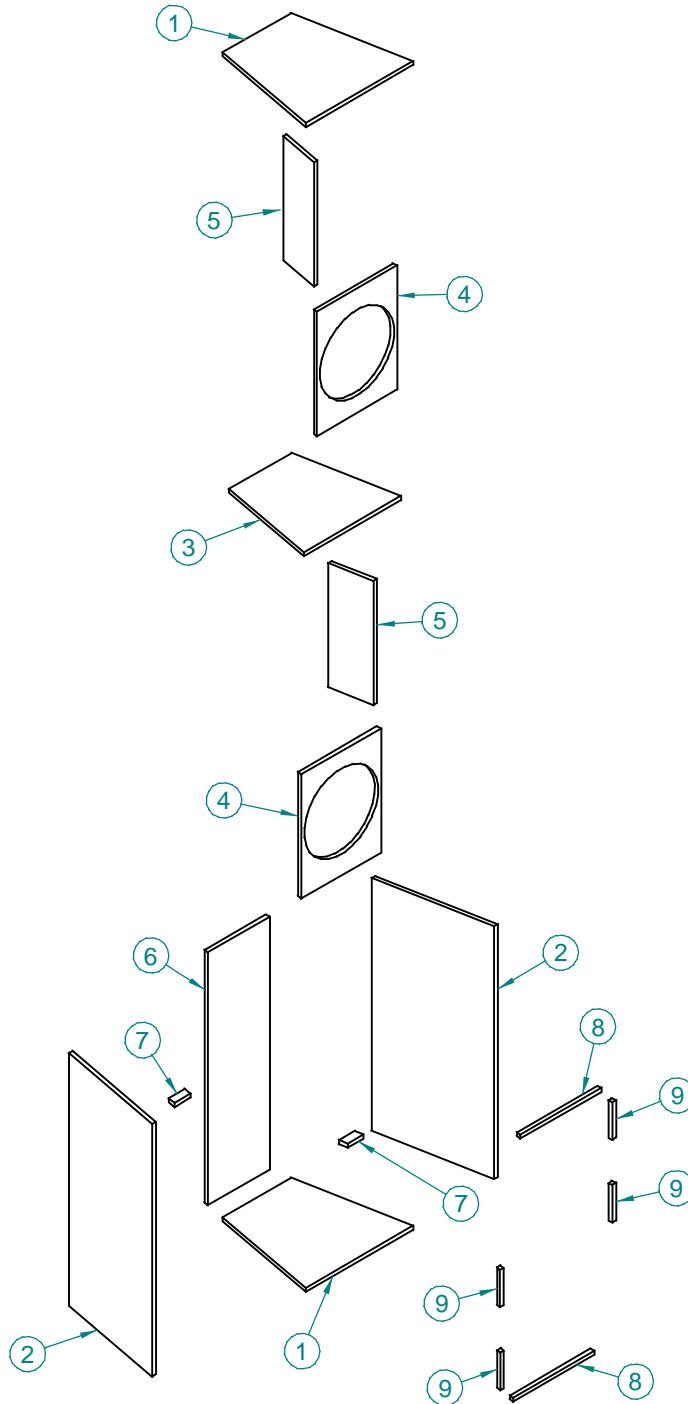

Low frequency cabinet, trapezoidal shape, bass-reflex type for use in PA systems with two 18" low frequency driver.

Components:
18SW1P subwoofer or
WPU1805 or WPU1807 woofer (2 pieces)

Projection Angle:

Specifications subject to change without notice.

09/01 - Rev.: 00 - Page: 2/5

F:\CAIXAS ACÚSTICAS\PAS\PAS1\PAS1G1\PAS1G1INGLES

EUROPE Address:
SELENIUM EUROPE
St. Elisabethenstrasse 6
65396 Walluf / Ober-Walluf - Germany
Phone: +(49) 6123 601570
Fax: +(49) 6123 601587
E-mail: sales@selenium-eu.com
URL: www.seleniumloudspeakers.com

USA Address:
SELENIUM LOUDSPEAKER USA
1701 South Park Court, Bldg 102
Chesapeake, VA 23320 - USA
Phone: (757) 424-7516 / (800) 562-0510
Fax: (757) 424-5426
E-mail: export@selenium-usa.com
URL: www.seleniumloudspeakers.com