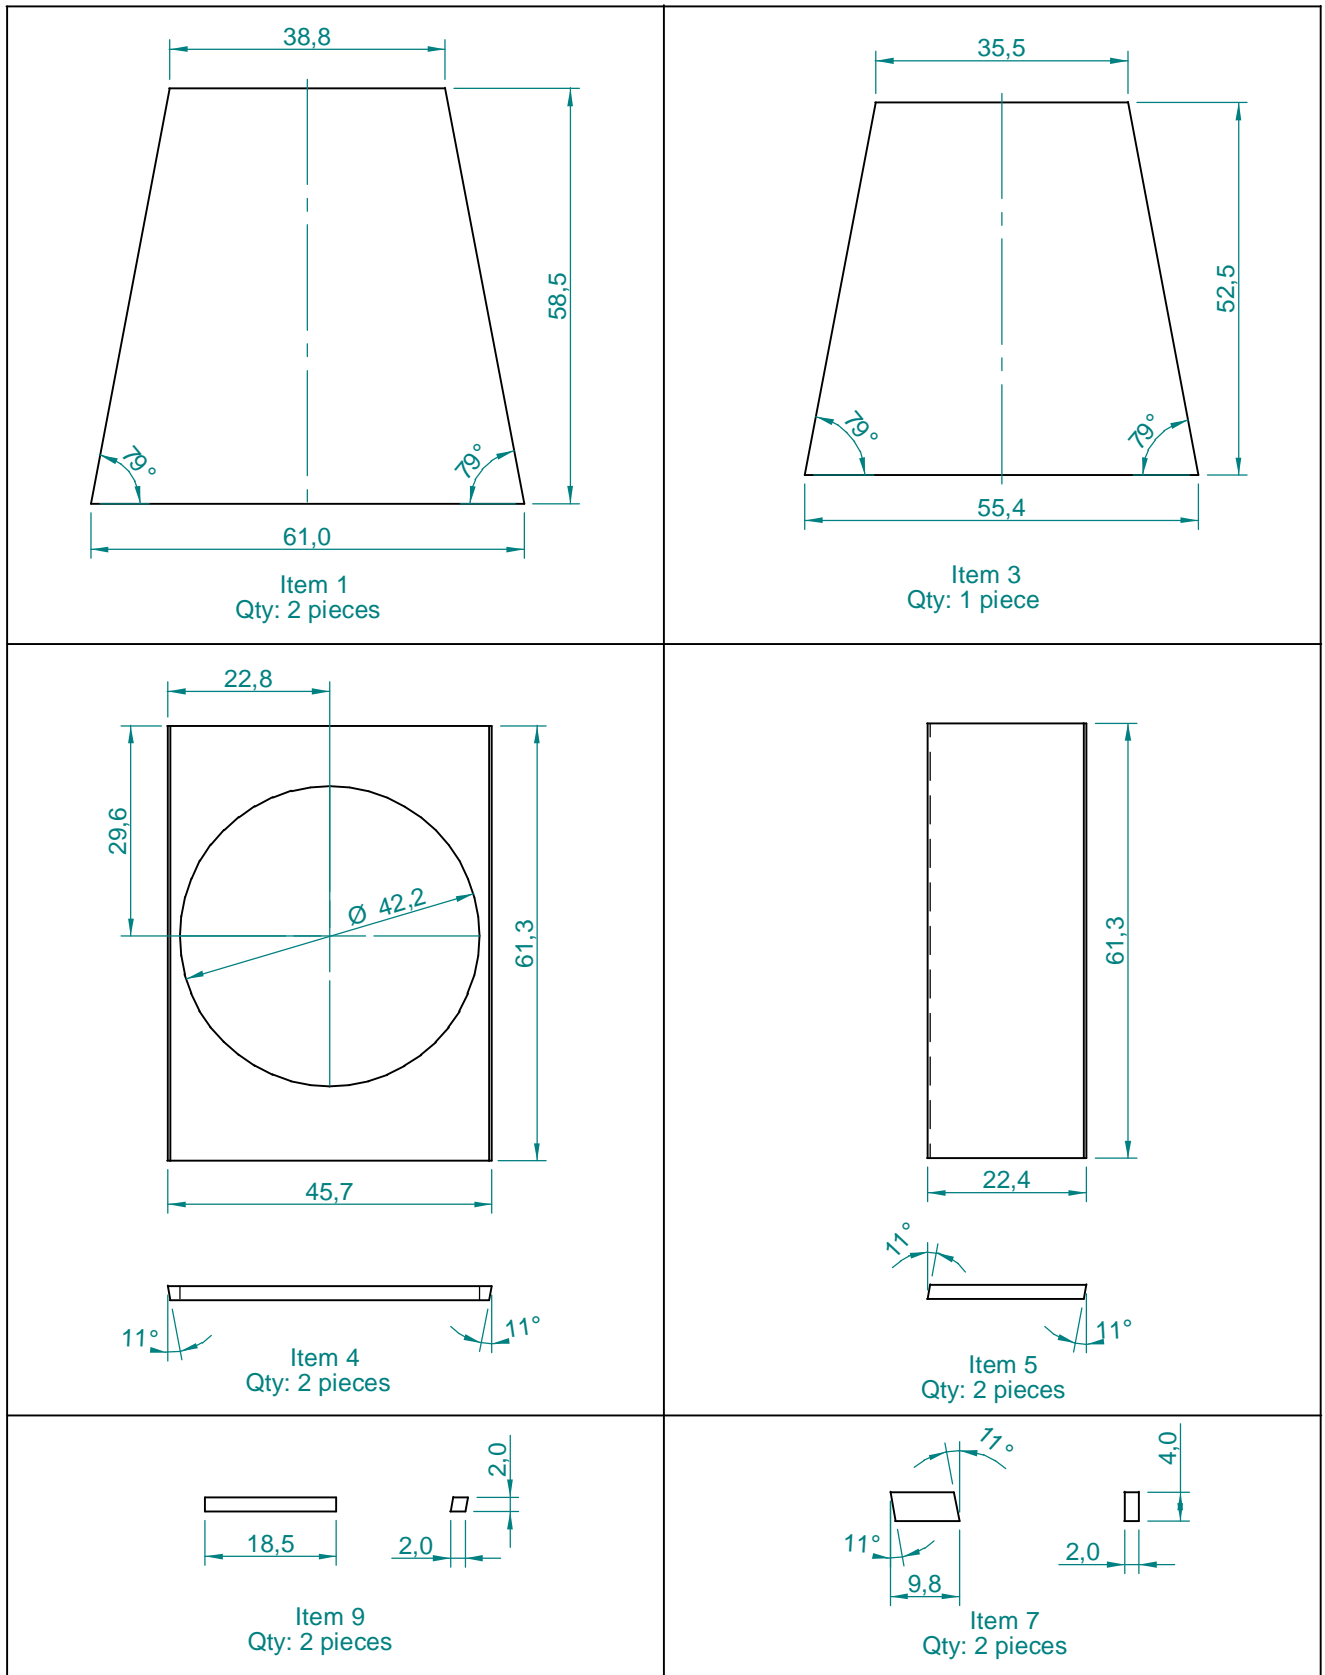

Dimensions in cm.

Projection Angle:

Specifications subject to change without notice.

09/01 - Rev.: 00 - Page: 4/5

F:\CAIXAS ACÚSTICAS\PAS\PAS1\PAS1G1\PAS1G1ANGLES

EUROPE Address:
SELENIUM EUROPE
St. Elisabethenstrasse 6
65396 Walluf / Ober-Walluf - Germany
Phone: +(49) 6123 601570
Fax: +(49) 6123 601587
E-mail: sales@selenium-eu.com
URL: www.seleniumloudspeakers.com

USA Address:
SELENIUM LOUDSPEAKER USA
1701 South Park Court, Bldg 102
Chesapeake, VA 23320 - USA
Phone: (757) 424-7516 / (800) 562-0510
Fax: (757) 424-5426
E-mail: export@selenium-usa.com
URL: www.seleniumloudspeakers.com

BRAZIL Address:
ELETRÔNICA SELENIUM S.A.
BR 386 Km 435 / 92.480-000
Nova Santa Rita - RS - Brazil
Fax: +(55) 51 479-1120
URL: www.selenium.com.br