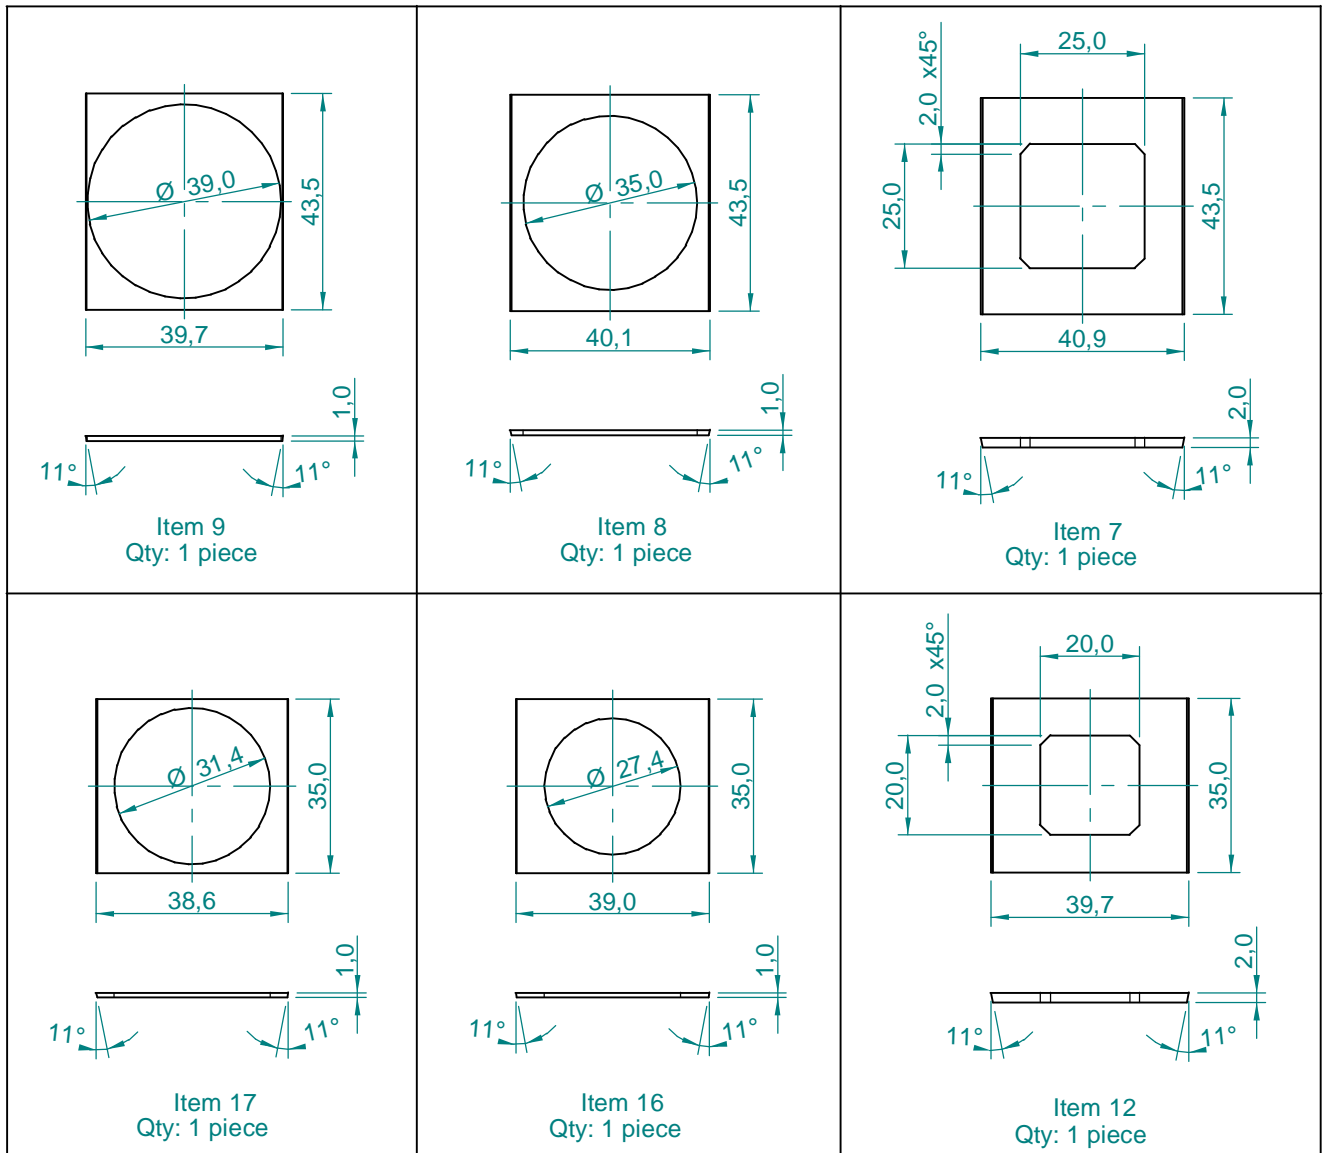

Dimensions in cm.

Projection Angle:

Specifications subject to change without notice.

12/01 - Rev.: 02 - Page: 6/6

F:\CAIXAS ACÚSTICAS\PAS\PAS1\PAS1MA1\PAS1MA1INGLÊS

EUROPE Address:
SELENIUM EUROPE
St. Elisabethenstrasse 6
65396 Walluf / Ober-Walluf - Germany
Phone: +(49) 6123 601570
Fax: +(49) 6123 601587
E-mail: sales@selenium-eu.com
URL: www.seleniumloudspeakers.com

USA Address:
SELENIUM LOUDSPEAKER USA
1701 South Park Court, Bldg 102
Chesapeake, VA 23320 - USA
Phone: (757) 424-7516 / (800) 562-0510
Fax: (757) 424-5426
E-mail: export@selenium-usa.com
URL: www.seleniumloudspeakers.com