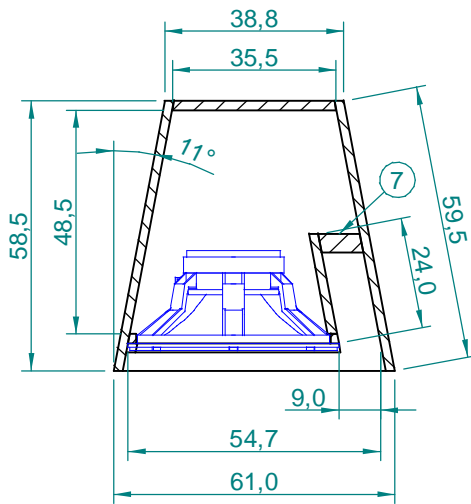

Section A-A

Section B-B

Dimensions in cm.

Projection Angle:

Specifications subject to change without notice.

09/01 - Rev.: 00 - Page: 1/5

F:\CAIXAS ACÚSTICAS\PAS\PAS1\PAS1G1\PAS1G1ANGLES

EUROPE Address:
SELENIUM EUROPE
St. Elisabethenstrasse 6
65396 Walluf / Ober-Walluf - Germany
Phone: +(49) 6123 601570
Fax: +(49) 6123 601587
E-mail: sales@selenium-eu.com
URL: www.seleniumloudspeakers.com