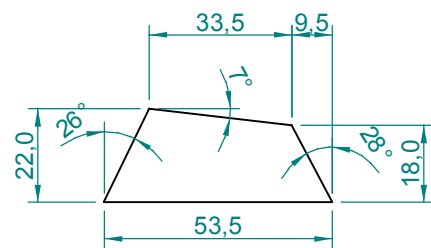

Item 19
Qty: 2 pieces

Dimensions in cm.

Projection Angle:

Specifications subject to
change without notice.