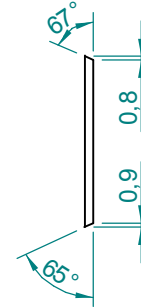

Medium length of the folded horn: 159,4 centimeters.

Cut off Frequency:

18" Speaker: Low: 40 Hz.
High: 200 Hz.

Reccomended Crossover: Active, Linkwitz-Riley, 24 dB/oct.

Item	Qty	Description	Material	Notes
1	2	Top/Botton	Plywood 20 mm	
2	1	Lateral 1	Plywood 20 mm	
3	1	Back	Plywood 20 mm	
4	1	Lateral 2	Plywood 20 mm	
5	1	Lateral 3	Plywood 20 mm	
6	1	Corner Plate 2	Plywood 20 mm	
7	1	Corner Plate 1	Plywood 20 mm	
8	1	Exponential 1	Plywood 20 mm	
9	1	Exponential 2	Plywood 20 mm	
10	1	Exponential 3	Plywood 20 mm	
11	1	Internal Panel	Plywood 20 mm	
12	1	Frame 1	Plywood 20 mm	
13	1	Frame 2	Plywood 20 mm	
14	2	Frame 3	Plywood 20 mm	
15	1	Lateral Panel	Plywood 20 mm	
16	2	Partition 1	Plywood 20 mm	
17	1	Partition 2	Plywood 20 mm	
18	1	Partition 3	Plywood 20 mm	
19	2	Partition 4	Plywood 20 mm	

Dimensions in cm.

Projection Angle:

Specifications subject to
change without notice.

Dimensions in cm.

Projection Angle:

First

Specifications subject to
change without notice.

08/03 - Rev.: 01 - Page: 5/6

F:\CAIXAS ACÚSTICAS\GRAVES\HB1805C1\HB1805C1\INGLES

EUROPE Address:
SELENIUM EUROPE
Germany
www.seleniumloudspeakers.com

USA Address:
SELENIUM USA
USA
www.seleniumloudspeakers.com

Item 7
Qty: 1 piece

Item 10
Qty: 1 piece

Item 9
Qty: 1 piece

Item 8
Qty: 1 piece

Item 13
Qty: 1 piece

Dimensions in cm.

Projection Angle:

Specifications subject to
change without notice.