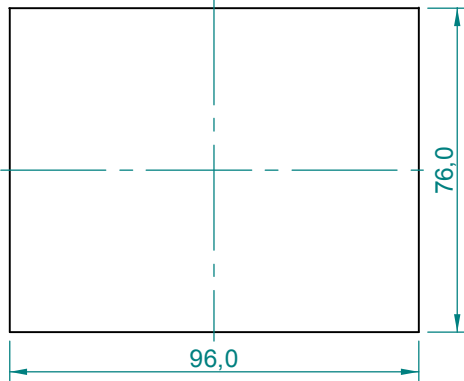

Item 3
Qty: 1 piece