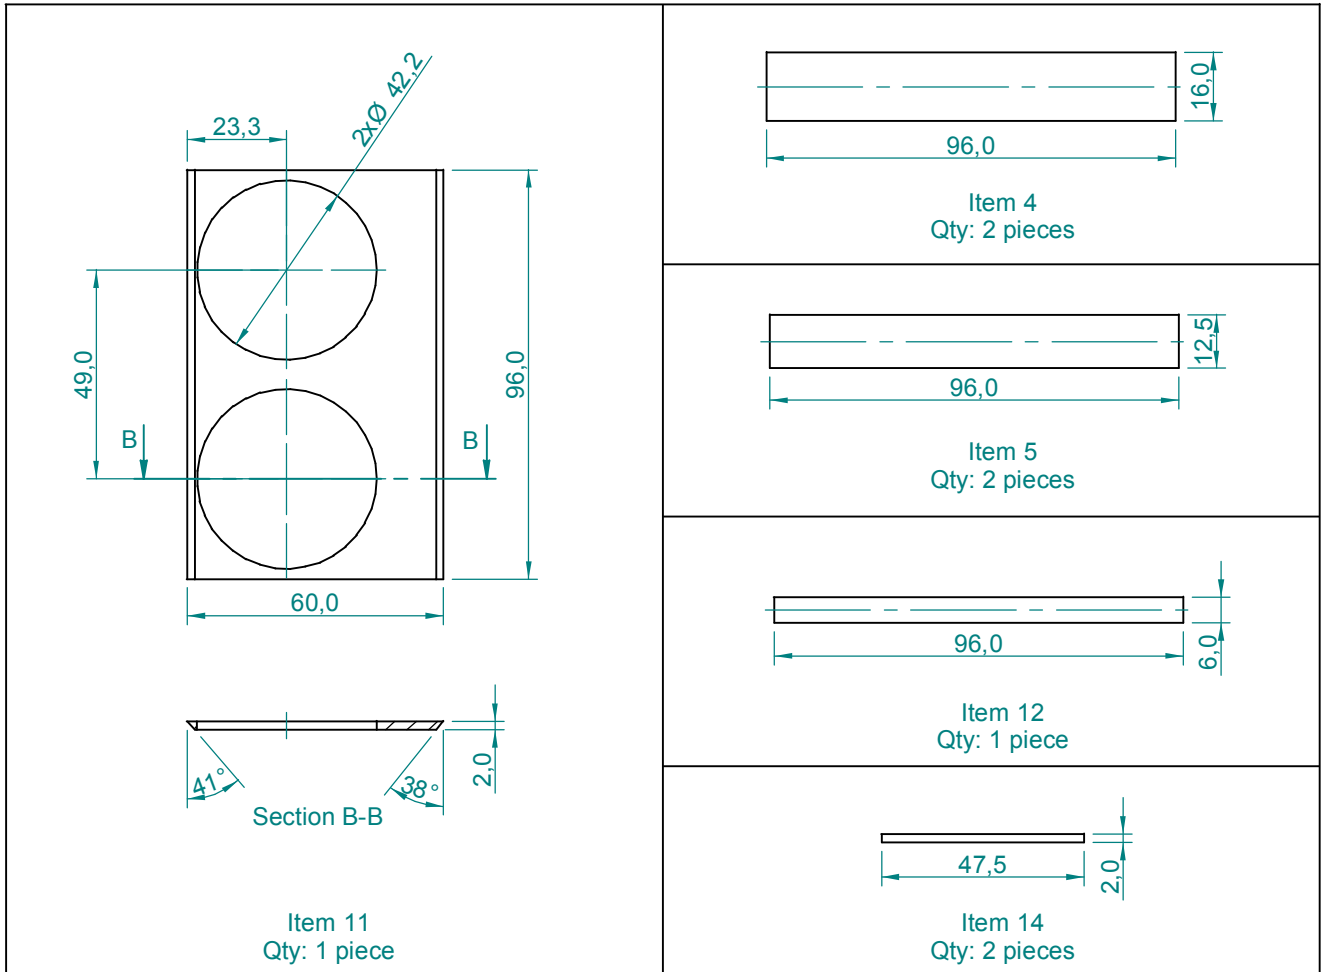

Medium length of the folded horn: 159,4 centimeters.

Cut off Frequency:

18" Speaker: Low: 40 Hz.
High: 200 Hz.

Reccomended Crossover: Active, Linkwitz-Riley, 24 dB/oct.

Item	Qty	Description	Material	Notes
1	2	Top/Botton	Plywood 20 mm	
2	1	Lateral 1	Plywood 20 mm	
3	1	Back	Plywood 20 mm	
4	1	Lateral 2	Plywood 20 mm	
5	1	Lateral 3	Plywood 20 mm	
6	1	Corner Plate 2	Plywood 20 mm	
7	1	Corner Plate 1	Plywood 20 mm	
8	1	Exponential 1	Plywood 20 mm	
9	1	Exponential 2	Plywood 20 mm	
10	1	Exponential 3	Plywood 20 mm	
11	1	Internal Panel	Plywood 20 mm	
12	1	Frame 1	Plywood 20 mm	
13	1	Frame 2	Plywood 20 mm	
14	2	Frame 3	Plywood 20 mm	
15	1	Lateral Panel	Plywood 20 mm	
16	2	Partition 1	Plywood 20 mm	
17	1	Partition 2	Plywood 20 mm	
18	1	Partition 3	Plywood 20 mm	
19	2	Partition 4	Plywood 20 mm	

Specifications subject to
change without notice.

Item 2
Qty: 1 piece

Item 16
Qty: 2 pieces

Item 3
Qty: 1 piece

Item 18
Qty: 1 piece

Item 1
Qty: 2 pieces

Item 17
Qty: 1 piece

Item 19
Qty: 2 pieces

Dimensions in cm.

Projection Angle:

Specifications subject to
change without notice.

Dimensions in cm.

Projection Angle:

First

Specifications subject to
change without notice.

08/03 - Rev.: 01 - Page: 5/6

Item 9
Qty: 1 piece

Item 8
Qty: 1 piece

Item 13
Qty: 1 piece

Dimensions in cm.

Projection Angle:

Specifications subject to
change without notice.