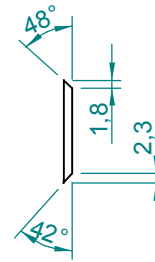

Item 10
Qty: 1 piece