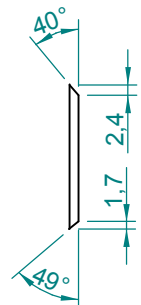

Medium length of the folded horn: 159,4 centimeters.

Cut off Frequency:

18" Speaker: Low: 40 Hz.
High: 200 Hz.

Reccomended Crossover: Active, Linkwitz-Riley, 24 dB/oct.

Item	Qty	Description	Material	Notes
1	2	Top/Botton	Plywood 20 mm	
2	1	Lateral 1	Plywood 20 mm	
3	1	Back	Plywood 20 mm	
4	1	Lateral 2	Plywood 20 mm	
5	1	Lateral 3	Plywood 20 mm	
6	1	Corner Plate 2	Plywood 20 mm	
7	1	Corner Plate 1	Plywood 20 mm	
8	1	Exponential 1	Plywood 20 mm	
9	1	Exponential 2	Plywood 20 mm	
10	1	Exponential 3	Plywood 20 mm	
11	1	Internal Panel	Plywood 20 mm	
12	1	Frame 1	Plywood 20 mm	
13	1	Frame 2	Plywood 20 mm	
14	2	Frame 3	Plywood 20 mm	
15	1	Lateral Panel	Plywood 20 mm	
16	2	Partition 1	Plywood 20 mm	
17	1	Partition 2	Plywood 20 mm	
18	1	Partition 3	Plywood 20 mm	
19	2	Partition 4	Plywood 20 mm	

Dimensions in cm.

Projection Angle:

Specifications subject to
change without notice.

Dimensions in cm.

Projection Angle:

First

Specifications subject to
change without notice.

08/03 - Rev.: 01 - Page: 5/6

Item 9
Qty: 1 piece

Item 8
Qty: 1 piece

Item 13
Qty: 1 piece

Dimensions in cm.

Projection Angle:

Specifications subject to
change without notice.