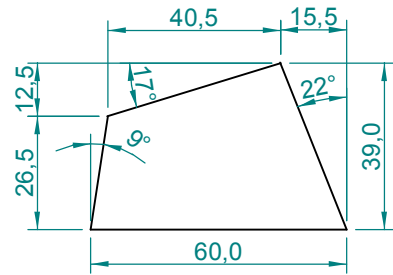

Item 16
Qty: 2 pieces