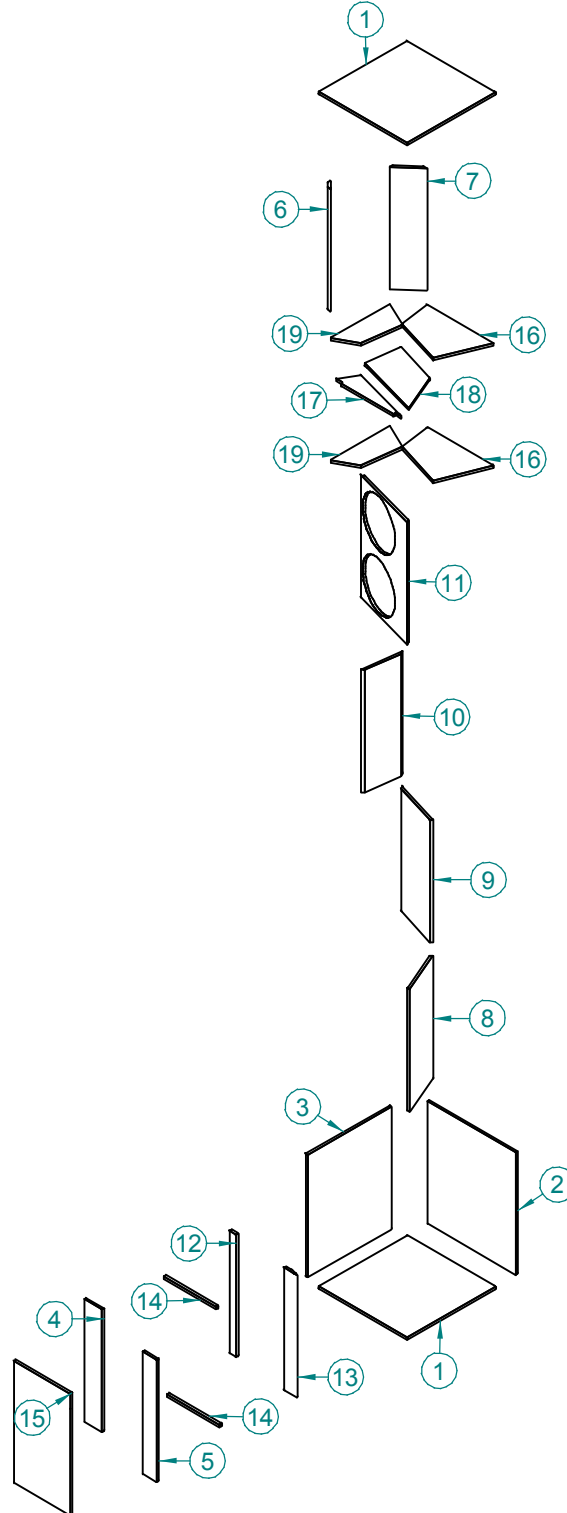

Dimensions in cm.

Projection Angle:

First

Specifications subject to
change without notice.

08/03 - Rev.: 01 - Page: 1/6

F:\CAIXAS ACÚSTICAS\GRAVES\HB1805C1\HB1805C1\INGLES

EUROPE Address:
SELENIUM EUROPE
Germany
www.seleniumloudspeakers.com

Projection Angle:

Specifications subject to
change without notice.

08/03 - Rev.: 01 - Page: 2/6

NOTES:

Net internal volume of the 18" low frequency driver chamber: 42 liters (each).

Perimeter of the mouth of the horn: 344,0 centimeters.

Medium length of the folded horn: 159,4 centimeters.

Cut off Frequency:

18" Speaker: Low: 40 Hz.
High: 200 Hz.

Reccomended Crossover: Active, Linkwitz-Riley, 24 dB/oct.

Item	Qty	Description	Material	Notes
1	2	Top/Botton	Plywood 20 mm	
2	1	Lateral 1	Plywood 20 mm	
3	1	Back	Plywood 20 mm	
4	1	Lateral 2	Plywood 20 mm	
5	1	Lateral 3	Plywood 20 mm	
6	1	Corner Plate 2	Plywood 20 mm	
7	1	Corner Plate 1	Plywood 20 mm	
8	1	Exponential 1	Plywood 20 mm	
9	1	Exponential 2	Plywood 20 mm	
10	1	Exponential 3	Plywood 20 mm	
11	1	Internal Panel	Plywood 20 mm	
12	1	Frame 1	Plywood 20 mm	
13	1	Frame 2	Plywood 20 mm	
14	2	Frame 3	Plywood 20 mm	
15	1	Lateral Panel	Plywood 20 mm	
16	2	Partition 1	Plywood 20 mm	
17	1	Partition 2	Plywood 20 mm	
18	1	Partition 3	Plywood 20 mm	
19	2	Partition 4	Plywood 20 mm	

Dimensions in cm.

Projection Angle:

Specifications subject to
change without notice.

Dimensions in cm.

Projection Angle:

First

Specifications subject to
change without notice.

08/03 - Rev.: 01 - Page: 5/6