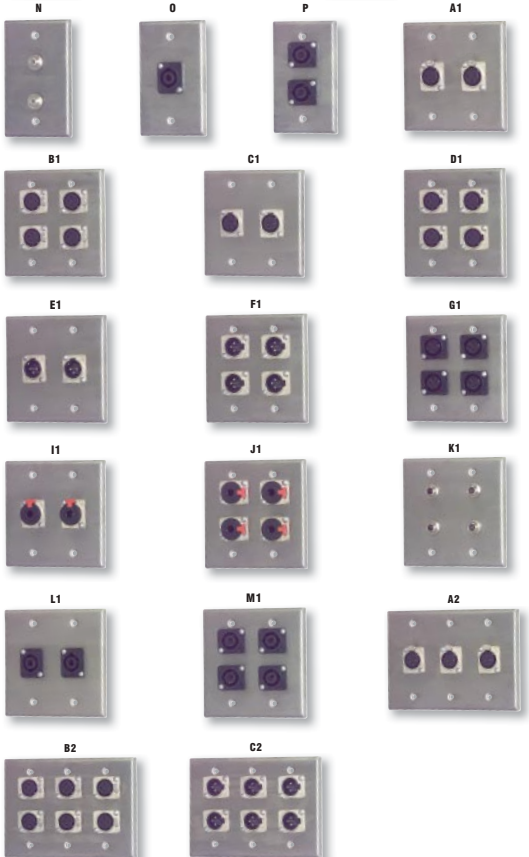

#092-070 (NC3FM-C) \$17.55 LIST **\$11.99** (1-99) **\$10.79** (100-UP)
 #092-072 (NC3FM-C-B) \$18.19 LIST **\$15.57** EACH

Neutrik NA3 Panel Mount XLR Adapters

Made with the same rugged diecast shell as the NC3* series connectors, the NA3 panel mount XLR feed-through adapters offers the professional look, compact design, and durability that you've come to expect from Neutrik. Standard "D" series cutout.

NEW

#092-075 (NA3MDF) \$10.23 LIST **\$6.99** (1-99) **\$6.29** (100-UP)
 3-pin XLR male (front) to female (rear)
 #092-077 (NA3FDM) \$10.77 LIST **\$6.99** (1-24) **\$6.29** (25-99) **\$5.66** (100-UP)
 3-pin XLR female (front) to male (rear)

ProCo Stainless Steel Wall Plates

Attention Installers! These pre-assembled wall plates are constructed of a brushed 430 stainless steel alloy and utilize some of the highest quality, brand-name connectors available. The connectors are riveted for durability and all conductors are panel isolated. All wall plates conform to NEMA box standards. Mounting screws are included.