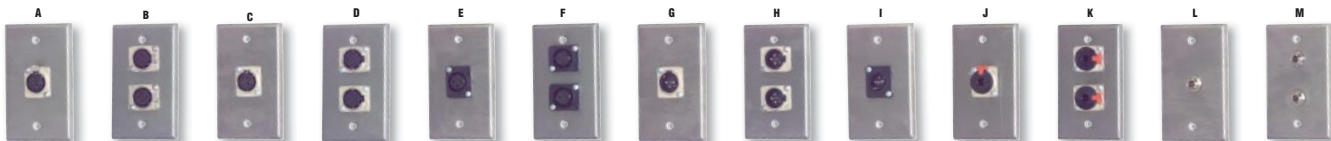

Pro Audio

PA & Instrument Cables

Neutrik ConvertCON Unisex XLR Connectors

NEW

- World's first unisex XLR
- 3-pole male and female cable connector in one housing
- Easy selectable gender—converted by sliding housing back and forth
- Substitute adapters, ideal as an emergency kit

#092-070 (NC3FM-C) \$17.55 LIST **\$11.99** (1-99) **\$10.79** (100-UP)
 #092-072 (NC3FM-C-B) \$18.19 LIST **\$15.57** EACH

Neutrik NA3 Panel Mount XLR Adapters

Made with the same rugged diecast shell as the NC3* series connectors, the NA3 panel mount XLR feed-through adapters offers the professional look, compact design, and durability that you've come to expect from Neutrik. Standard "D" series cutout.

NEW

#092-075 (NA3MDF) \$10.23 LIST **\$6.99** (1-99) **\$6.29** (100-UP)
 3-pin XLR male (front) to female (rear)
 #092-077 (NA3FDM) \$10.77 LIST **\$6.99** (1-24) **\$6.29** (25-99) **\$5.66** (100-UP)
 3-pin XLR female (front) to male (rear)

ProCo Stainless Steel Wall Plates

Attention Installers! These pre-assembled wall plates are constructed of a brushed 430 stainless steel alloy and utilize some of the highest quality, brand-name connectors available. The connectors are riveted for durability and all conductors are panel isolated. All wall plates conform to NEMA box standards. Mounting screws are included.