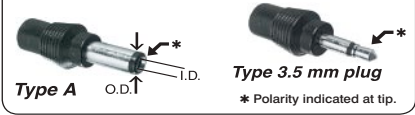

Connector Guide

Part #	Voltage Output	Capacity mA	Plug Type	Plug Dimension I.D. x O.D. (mm)	Center/Tip Polarity	UL	Common Application	Price (1-9)	Price (10-UP)
120-1010	4.5 VDC	800	A	1.7 x 4	Reversible		For Sony CD player, 110/220V dual regulated	$13.99	$12.18
120-1020	6 VDC	1400	A	2.1 x 5.5	-	X	For Canon electric typewriter, calculator	12.82	11.11
120-1030	9 VAC	1000	A	2.1 x 5.5	AC	X	Chess games	11.62	10.03
120-1055	9 VDC	500	A	2.1 x 5.5	+	X	Sanyo answering machine	9.53	8.27
120-1060	9 VDC	1000	A	1.5 x 5.5	-	X	Casiotone electric piano - CT 4460, CT 650	16.20	13.99
120-1040	9 VDC	1000	A	2.1 x 5.5	+	X	AC Adapter	12.82	11.11
120-1076	12 VAC	4500	N/A	w/Screws	AC	X	For alarm lighting system, 54VA	20.56	18.40
120-1100	12 VDC	500	A	2.1 x 5.5	+	X	Freedom phone	9.53	8.27
120-1105	12 VDC	500	A	2.1 x 5.5	-	X	Panasonic answering machine, cordless phone	9.53	8.27
120-1120	12 VDC	500	3.5	3.5 plug	+	X	Phone AC adapter	9.53	8.27
120-1095	12 VDC	800	A	2.1 x 5.5	+	X	Yamaha electronic piano, 5" B&W TV	12.82	11.11
120-1085	12 VDC	800	A	2.1 x 5.5	+		Regulated	13.92	12.02
120-357	12 VDC	1000	N/A	Car jack	+	X	For 12 volt items utilizing a cigarette lighter plug	6.98 (1-5)	6.37 (6-UP)
120-1140	13.5 VDC	1000	A	2.1 x 5.5	+	X	Heavy duty use on 5" TV	18.00	16.54
120-1135	13.5 VDC	1700	A	2.1 x 5.5	+	X	For 5" - 10" color TV	25.92	22.39
120-1145	13.8 VAC	1250	A	2.1 x 5.5	AC	X	AC adapter	13.43	11.60
120-1165	18 VDC	600	A	2.1 x 5.5	+		AC adapter	13.87	11.98
120-1170	24 VAC	1200	A	2.1 x 5.5	AC	X	For sprinkler system, alarm panel, survey camera	14.64	12.46
120-1175	24 VAC	1666	N/A	w/Screws	AC		For sprinkler system, alarm panel, survey camera	16.69	13.76
120-1185	24 VDC	400	A	2.1 x 5.5	+	X	AC adapter	15.36	14.21
120-1180	24 VDC	1000	A	2.1 x 5.5	+	X	AC adapter	20.67	18.53

Velleman Compact Universal AC Adapter

Ever need a power supply and the one you have is the wrong voltage or has the wrong tip on it? Choose from six selectable voltages: 3, 4.5, 6, 7.5, 9 and 12 volts. Includes 8 tips that cover virtually any size jack or plug on the market and can handle both positive and negative polarities. Will accommodate current draws up to 1.5 amps.