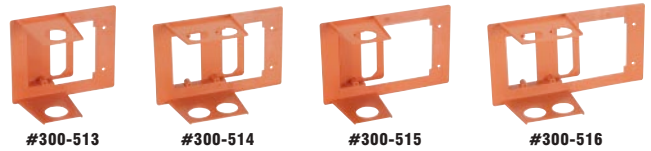

Part #	Mfg. #	Description	Price (1-3)	Price (4-UP)
300-513	BB-11	Single-gang low voltage space + single-gang 110 box space	$5.96	$5.39
300-514	BB-12	Double-gang low voltage space + single-gang 110 box space	6.57	5.97
300-515	BB-21	Single-gang low voltage space + double-gang 110 box space	6.57	5.97
300-516	BB-22	Double-gang low voltage space + double-gang 110 box space	6.97	6.31