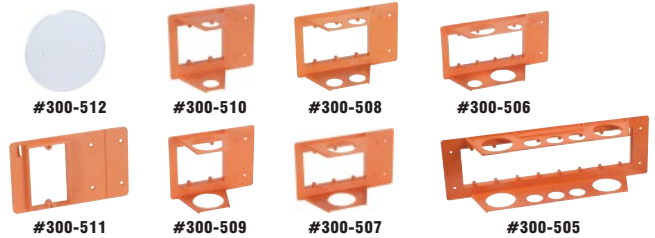

Pro-Wire Low Voltage Mud Rings

- Built to be used with conduit
- Quick set-up
- Essential for low voltage devices

Part #	Mfg. #	Description	Price (1-3)	Price (4-UP)
300-512	MR-CVR	Round metal cover plate for MR-1	$1.84	$1.63
300-511	MR-1	Combination speaker locator and single-gang mounting ring	1.18	1.07
300-510	MR-21	2-gang, two 1" conduit openings	4.43	3.90
300-509	MR-22	2-gang, two 2" conduit openings	4.43	3.90
300-508	MR-31	3-gang, four 1" conduit openings	5.86	5.09
300-507	MR-32	3-gang, two 2" conduit openings	5.87	5.10
300-506	MR-421	4-gang, two 1" and two 2" conduit openings	7.07	6.30
300-505	MR-8	8-gang, two 2" and six 1" conduit openings	19.80	17.58

Triple Gang Recessed Bulk Cable Wall Plates

- Used by CEDIA custom installers
- Patent pending design hides cables behind wall mounted equipment
- Perfect partner for plasma and LCD TVs

#261-500 (White) ..... $13.99 LIST **$8.76** (1-9) **$7.78** (10-UP)
#261-501 (Almond) ..... $13.99 LIST **$8.76** (1-9) **$7.78** (10-UP)
#261-502 (Black) ..... $13.99 LIST **$8.76** (1-9) **$7.78** (10-UP)

TV Box Recessed Dual 110 and Dual Low Voltage Plate

- Helps to maintain a flush against the wall TV appearance
- Fits between 16" studs
- Paintable non-metallic finish
- Two 110 duplex outlet boxes with two low voltage brackets

#261-486 ..... $26.99 LIST **$19.98** (1-9) **$17.78** (10-UP)
#261-487 (Blank cover plate) ..... $12.99 LIST **$9.38** (1-9) **$7.46** (10-UP)