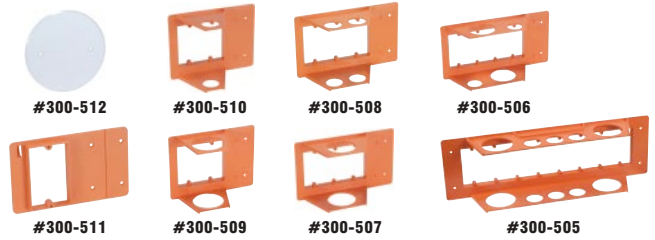

Pro-Wire Low Voltage Mud Rings

- Built to be used with conduit
- Quick set-up
- Essential for low voltage devices

Part #	Mfg. #	Description	Price (1-3)	Price (4-UP)
300-512	MR-CVR	Round metal cover plate for MR-1	$1.84	$1.63
300-511	MR-1	Combination speaker locator and single-gang mounting ring	1.18	1.07
300-510	MR-21	2-gang, two 1" conduit openings	4.43	3.90
300-509	MR-22	2-gang, two 2" conduit openings	4.43	3.90
300-508	MR-31	3-gang, four 1" conduit openings	5.86	5.09
300-507	MR-32	3-gang, two 2" conduit openings	5.87	5.10
300-506	MR-421	4-gang, two 1" and two 2" conduit openings	7.07	6.30
300-505	MR-8	8-gang, two 2" and six 1" conduit openings	19.80	17.58

Triple Gang Recessed Bulk Cable Wall Plates

- Used by CEDIA custom installers
- Patent pending design hides cables behind wall mounted equipment
- Perfect partner for plasma and LCD TVs

#261-500 (White) ..... $13.99 LIST **$8.76** (1-9) **$7.78** (10-UP)
#261-501 (Almond) ..... $13.99 LIST **$8.76** (1-9) **$7.78** (10-UP)
#261-502 (Black) ..... $13.99 LIST **$8.76** (1-9) **$7.78** (10-UP)

TV Box Recessed Dual 110 and Dual Low Voltage Plate

- Helps to maintain a flush against the wall TV appearance
- Fits between 16" studs
- Paintable non-metallic finish
- Two 110 duplex outlet boxes with two low voltage brackets

#261-486 ..... $26.99 LIST **$19.98** (1-9) **$17.78** (10-UP)
#261-487 (Blank cover plate) ..... $12.99 LIST **$9.38** (1-9) **$7.46** (10-UP)