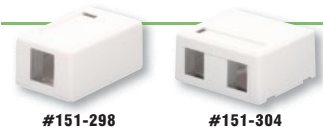

Rack Mount Keystone Patch Panels

- 1 RU high
- 24 open configuration ports or pre-loaded with Cat 6 or Cat 5e to 110 IDC modules
- Use keystone modules to build your custom patch panel
- Mounts into standard 19" racks

24 port blank keystone rack mount patch panel
#151-310 \$30.99 LIST **\$23.63** (1-9)

24 port Cat 6 to 110 IDC rack mount patch panel
#151-313 \$109.99 LIST **\$84.53** (1-9)

24 port Cat 5e to 110 IDC rack mount patch panel
#151-319 \$82.99 LIST **\$63.21** (1-9)

Surface Mount Keystone Boxes

- Works with Wired Home AV coupler modules
- Installs in seconds with snap in place cover
- Includes blank labels and clear label covers for quick ID

Simply snap your AV couplers and most 90° 8P8C jacks into the box, connect the cables and snap the cover onto the box. Mount the box in a convenient place with the included screws or double faced adhesive pads. Note: Due to the nature of the box, Wired Home 180° 8P8C jacks and 110 type video modules are not compatible.