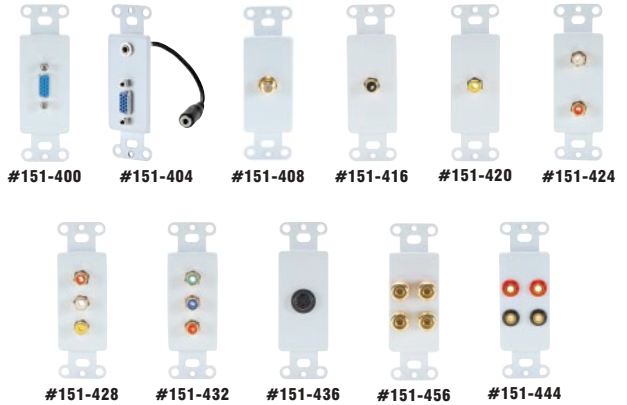

Part #	Description	List Price	Price (1-9)	Price (10-UP)
261-340	Single RCA yellow solder tab	\$4.49	\$3.21	\$3.06
261-342	Double RCA-RCA bulkhead	8.99	6.28	5.97
261-344	Triple RCA white/red/yellow	10.99	8.62	8.22
261-346	Single "F" connector	5.99	3.97	3.78
261-348	Double "F" connector	5.99	4.88	4.64
261-352	Double banana/binding post	8.99	6.48	6.17
261-354	Four banana/binding post	14.99	11.49	10.94
261-360	VGA (HD15) 15 pin bulkhead	20.99	5.00	14.29

Dayton Audio HDMI Wall Plates

- Decora® styling
- In-wall strain relief cable
- Single-gang design
- Passes 1080p, HDMI v1.3 compliant

HDMI wall plates from Dayton Audio maintain HDMI signal integrity and allow you to conceal your HDMI cables in-wall. A mini, in-wall strain relief cable reduces cable tension by taking the weight of the cable off the connector and increases connection reliability. Modern Decora® styling matches other wall plates used throughout the home for seamless integration into your décor.

#300-622 (HDMI-WP-1 single)	\$23.99 LIST	\$17.73 (1-3)	\$16.88 (4-UP)
#300-624 (HDMI-WP-2 dual)	\$38.99 LIST	\$29.32 (1-3)	\$27.92 (4-UP)

Wired Home Audio/Video Wall Plate Inserts

NEW

- Stamped from 20 gauge steel
- The professional and finishing touch to your home theater or home office
- Fits standard electrical boxes and is compatible with Leviton Decora® style wall-plate covers
- Coupler style VGA and "F" connectors
- Screw terminals for "RCA", S-video, banana and binding post inserts for custom termination