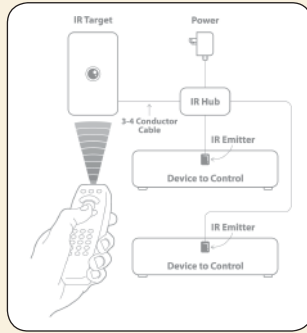

Wired Home Basic Decora Style

Target IR Kit

- Includes one Decora style target, an IR hub with power supply, and four emitters
- Control A/V equipment from another room
- Future-proof expandability built-in—add up to 14 additional targets
- Disappears into the room décor