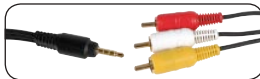

### Gold Plated A/V Cables

Two RCA cables for stereo (audio) signal and one RCA coaxial cable for video.

Part #	Length	Price (1-9)	Price (10-49)	Price (50-UP)
180-120	3 ft.	\$4.78	\$4.24	\$3.73
180-118	6 ft.	4.25	3.85	3.24
180-121	12 ft.	10.29	9.25	8.84
180-124	20 ft.	12.84	11.43	10.41

### 3.5 mm Plug (4 Pole) to 2 RCA A/V Cable 6 Ft.

This high quality gold plated A/V patch cable is perfect for connecting your personal video player or camcorder to your receiver. This cable adapts from a 4 pole mini plug (video with right and left audio) to individual RCA plugs. Features color coded, molded RCA plugs with built in strain relief. 6 ft. length.