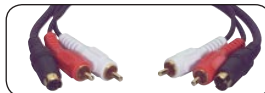

### Stacking RCA Patch Cables

Unique stacking design allows you to connect multiple components to one set of inputs.

Part #	Length	Price (1-9)	Price (10-UP)
240-525	3 ft.	\$2.89	\$2.58
240-530	6 ft.	3.35	2.92
240-535	12 ft.	4.50	3.98

### Premium Quality S-Video Cables

These cables have gold-plated connectors, shielded conductors, oxygen-free copper, and are protected with a thick PVC insulating jacket.

Part #	Length	Price (1-9)	Price (10-UP)
180-260	3 ft.	\$10.78	\$8.54
180-261	6 ft.	11.40	9.59
180-262	12 ft.	13.77	11.02
180-263	25 ft.	17.76	14.21

### Gold Plated S-Video A/V Cables

These cables combine S-Video and stereo RCA audio cables into one.

Part #	Length	Price (1-9)	Price (10-49)	Price (50-UP)
180-264	3 ft.	\$4.86	\$3.97	\$3.56
180-265	6 ft.	5.56	5.07	4.44
180-266	12 ft.	7.98	7.19	6.10
180-267	25 ft.	12.20	11.41	9.74
180-268	50 ft.	15.62	13.77	12.56