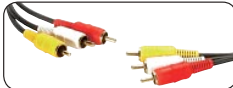

### "F" To "F" Cables

High quality RG-59 coaxial cables with standard "F" connectors. Low noise design. Nickel plated.

Part #	Length	Price (1-9)	Price (10-49)	Price (50-UP)
180-100	3 ft.	\$1.14	\$1.07	\$.93
180-105	6 ft.	1.58	1.43	1.14
180-110	12 ft.	2.24	1.98	1.70
180-115	50 ft.	7.97	7.10	6.43

### Gold Plated "F" To "F" Cables

Superior quality RG-59 coaxial cables with gold plated "F" connectors. An excellent, low noise cable ideal for video reproduction.

Part #	Length	Price (1-9)	Price (10-49)	Price (50-UP)
180-116	3 ft.	\$2.38	\$1.83	\$1.65
180-117	6 ft.	2.69	2.31	1.93
180-119	12 ft.	3.51	3.02	2.43

### Gold Plated A/V Cables

Two RCA cables for stereo (audio) signal and one RCA coaxial cable for video.

Part #	Length	Price (1-9)	Price (10-49)	Price (50-UP)
180-120	3 ft.	\$4.78	\$4.24	\$3.73
180-118	6 ft.	4.25	3.85	3.24
180-121	12 ft.	10.29	9.25	8.84
180-124	20 ft.	12.84	11.43	10.41

### 3.5 mm Plug (4 Pole) to 2 RCA A/V Cable 6 Ft.

This high quality gold plated A/V patch cable is perfect for connecting your personal video player or camcorder to your receiver. This cable adapts from a 4 pole mini plug (video with right and left audio) to individual RCA plugs. Features color coded, molded RCA plugs with built in strain relief. 6 ft. length.