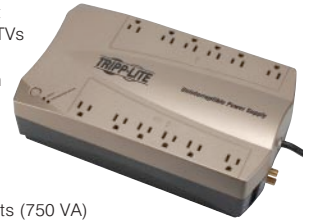

Specifications: • Output capacity: 450 watts (750 VA) • 12 outlets (6 UPS protected) • Dimensions: 4" H x 12" W x 7" D.

#125-022 ..... $249.99 LIST **$154.38** EACH

Tripp Lite HT10DBS Home Theater Power Bar

- Provides premium protection (3570 joules)
- 10 outlets, 3 coaxial lines, 2 RJ11 ports, and 2 RJ45 ports are protected
- Exclusive isolated filter banks eliminate noise interference between components
- $500,000 Ultimate Lifetime Insurance coverage with Data Recovery Warranty